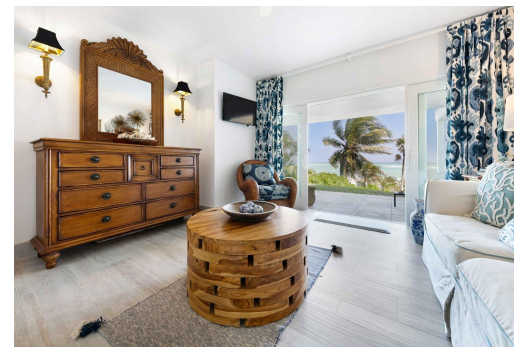

WINDERMERE ISLAND, Windermere Island, Eleuthera

Escape to Rosa Lido at The Suites on Windermere Island for an indulgent retreat on one of the...

Escape to Rosa Lido at The Suites on Windermere Island for an indulgent retreat on one of the world's most breathtaking pink sand beaches. This fully renovated corner unit provides captivating vistas of the Atlantic Ocean and vibrant tropical gardens from every room. Immerse yourself in contemporary luxury living with a separate bedroom, opulent en-suite bathroom, and meticulous attention to detail evident in every facet of design, from materials and fixtures to appliances and bespoke cabinetry. Expansive sliding impact glass doors open onto a sheltered patio, inviting you to embrace al fresco living amidst refreshing sea breezes and panoramic views. Discover serenity as you stroll through the lush tropical gardens or amble to the beach for a myriad of aquatic activities, including swim...read more on our website.

Bedrooms: 1
Bathrooms: 1
Lot Size: 108900
Subdivision: Windermere Island
Features: 24 Hour Security, Acreage, Beach Front, Family Oriented, Furnished, Gated Community, Impact Windows, Landscaped, Pets Allowed, Quiet Area, Stand-by Generator, View - Ocean