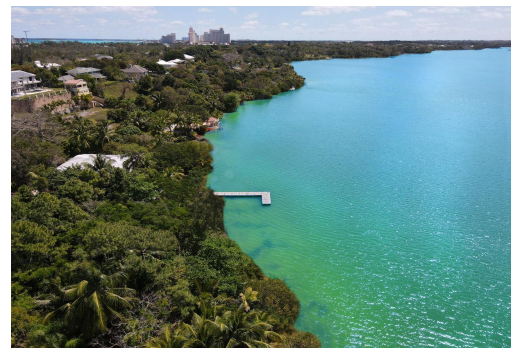

OAKHILL RD, Cable Beach, New Providence/Paradise Island

Exclusive opportunity to grab the last remaining lakefront lot along the prestigious Oakhill ridge...

Exclusive opportunity to grab the last remaining lakefront lot along the prestigious Oakhill ridge in Skyline Heights. This prime parcel offers almost 1.5 acres that slopes with a gentle gradient from Oakhill road, down to Lake Cunningham. Ideal for a family estate, build a cottage on the lakefront and then the main house on the ridge and enjoy panoramic views of both the lake and ocean views to the North. Skyline Heights is a central and safe neighbourhood next to Cable Beach and the BahaMar golf course with restaurants, shopping and medical clinics only minutes away.....read more on our website.

Bedrooms: 0

Bathrooms: 0

Lot Size: 62947

Subdivision: Cable Beach

Features: Acreage,

Central location, Golf

Course Nearby, Hillside,

No Thru Road, None,

Private Setting, Quiet

Area, View - Lake, View -

Ocean, Waterfront - Lake,

Wooded Area

OAKHILL RD, Cable Beach, New

Providence/Paradise Island

Phone:

\$1,100,000 ID# M57268 [View Online](#)
www.sarlesrealty.com