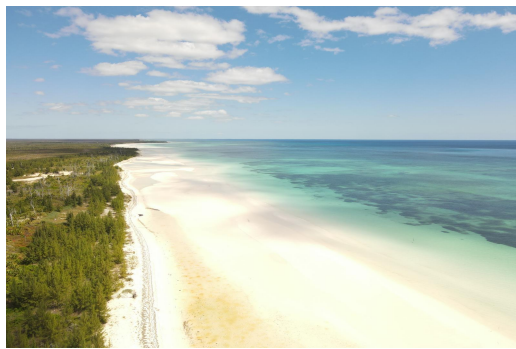

PALM PARADISE, Grand Bahama East, Grand Bahama/Freep

Escape to your own slice of paradise with this breathtaking 11-acre beachfront property located in...

Escape to your own slice of paradise with this breathtaking 11-acre beachfront property located in Palm Paradise, East End, Grand Bahama. Situated along the pristine shores of one of the most sought-after destinations in the Bahamas, this stunning parcel of land offers endless possibilities for investors seeking a prime opportunity. Boasting uninterrupted views of crystal-clear turquoise waters and powdery white sand beaches, this beachfront oasis is the epitome of tropical luxury. With over 11 acres of prime real estate, there is ample space to bring your vision to life and create a world-class resort or boutique hotel that will captivate guests from around the globe. The idyllic location of Palm Paradise, coupled with its vast expanse of beachfront property, makes it the perfect setting ...read more on our website.

Bedrooms: 0
Bathrooms: 0
Lot Size: 479160
Subdivision: Grand Bahama East
Features: Acreage, Beach Front, None, Recreation Nearby, Road - Paved, View - Ocean, Waterfront - Ocean

PALM PARADISE, Grand Bahama East, Grand Bahama/Freep
Phone: