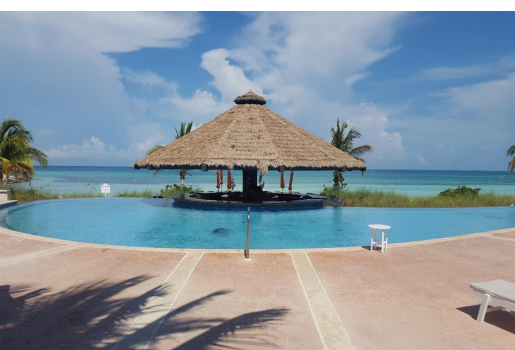

# CHUB CAY, Chub Cay, Berry Islands

## **This magnificent 2.3-acre estate lot has 202 ft. of white powdery-sand beach frontage and is...**

This magnificent 2.3-acre estate lot has 202 ft. of white powdery-sand beach frontage and is located on Chub Cay Beach on the 1,000-acre island retreat in the Berry Islands of The Bahamas. Chub Cay is private and luxurious and retains all of the natural qualities that have made Chub Cay special: world-class fishing, spectacular diving, over 600 acres of nature reserve, and miles of beaches. The Chub Cay airport (with a 5,000 ft. paved runway) and state-of-the-art marina are Bahamas Ports of Entry with on-site Customs and Immigration. Chub Cay is a mere 45-minute flight from South Florida! This beachfront lot is located close to the Chub Cay Resort and Marina, restaurant, infinity beachfront pool, and the famous swim-up pool & beach bar. Experience the tranquility of this island retreat wit...read more on our website.

Bedrooms: 0  
Bathrooms: 0  
Lot Size: 100188  
Subdivision: Chub Cay  
Features: Beach Front, Marina Nearby, None, Quiet Area, Recreation Nearby, Road - Gravel, Southern Exp, View - Ocean, Waterfront - Ocean