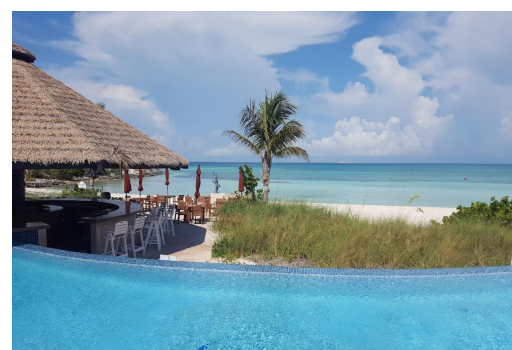

# CHUB CAY, Chub Cay, Berry Islands

## **This magnificent 2.3-acre estate lot has 202 ft. of white powdery-sand beach frontage and is...**

This magnificent 2.3-acre estate lot has 202 ft. of white powdery-sand beach frontage and is located on Chub Cay Beach on the 1,000-acre island retreat in the Berry Islands of The Bahamas. Chub Cay is private and luxurious and retains all of the natural qualities that have made Chub Cay special: world-class fishing, spectacular diving, over 600 acres of nature reserve, and miles of beaches. The Chub Cay airport (with a 5,000 ft. paved runway) and state-of-the-art marina are Bahamas Ports of Entry with on-site Customs and Immigration. Chub Cay is a mere 45-minute flight from South Florida! This beachfront lot is located close to the Chub Cay Resort and Marina, restaurant, infinity beachfront pool, and the famous swim-up pool & beach bar. Experience the tranquility of this island retreat wit...read more on our website.

Bedrooms: 0  
Bathrooms: 0  
Lot Size: 100188  
Subdivision: Chub Cay  
Features: Beach Front, Marina Nearby, None, Quiet Area, Recreation Nearby, Road - Gravel, Southern Exp, View - Ocean, Waterfront - Ocean