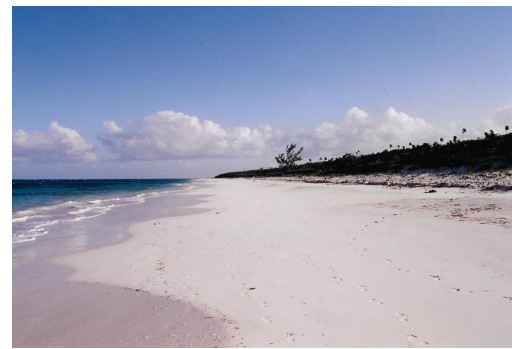

BUTLER TRACT, GREENWOOD, Port Howe, Cat Island

Spectacular first class beach stretching 1200 ft. on Fine Bay. Fine pink sand, turquoise water,...

Spectacular first class beach stretching 1200 ft. on Fine Bay. Fine pink sand, turquoise water, sunny skies and the breeze from the Gulf Stream blowing in your hair, a winning combination fit for a king. The Butler Tract is situated between a pond and the Atlantic. This 50.37 acre tract is perfect for a small hotel, a group of cottages and custom lots or maybe just develop it as your own private estate. Access through the Greenwood subdivision. Just 20 minutes to the airport at New Bight....read more on our website.

Bedrooms: 0

Bathrooms: 0

Lot Size: 2194117

Subdivision: Port Howe

Features: Acreage, Beach

Front, None, Quiet Area,

Treed Lot, View - Ocean

BUTLER TRACT,
GREENWOOD, Port Howe, Cat
Island