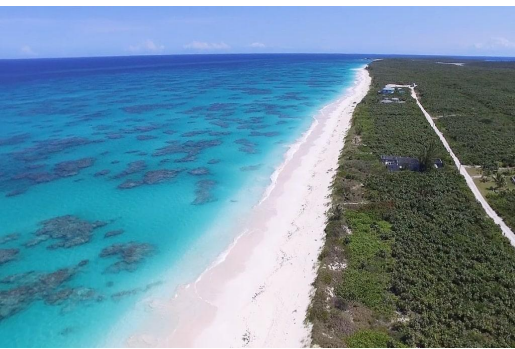

BUTLER TRACT, GREENWOOD, Port Howe, Cat Island

Spectacular first class beach stretching 1200 ft. on Fine Bay. Fine pink sand, turquoise water,...

Spectacular first class beach stretching 1200 ft. on Fine Bay. Fine pink sand, turquoise water, sunny skies and the breeze from the Gulf Stream blowing in your hair, a winning combination fit for a king. The Butler Tract is situated between a pond and the Atlantic. This 50.37 acre tract is perfect for a small hotel, a group of cottages and custom lots or maybe just develop it as your own private estate. Access through the Greenwood subdivision. Just 20 minutes to the airport at New Bight....read more on our website.

Bedrooms: 0

Bathrooms: 0

Lot Size: 2194117

Subdivision: Port Howe

Features: Acreage, Beach

Front, None, Quiet Area,

Treed Lot, View - Ocean

BUTLER TRACT,
GREENWOOD, Port Howe, Cat
Island