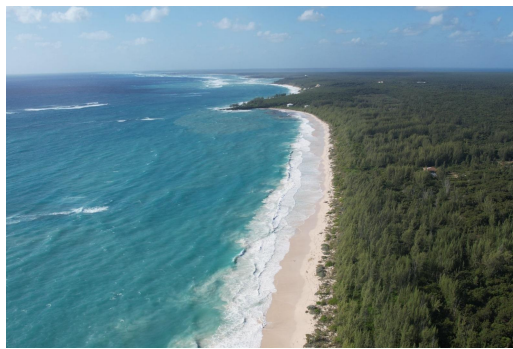

BAHAMA PALM SHORES SUBSIV, Bahama Palm Shores, Abaco

vacant lot less than 300 feet from beach

vacant lot less than 300 feet from beach...read more on our website.

Bedrooms: 0

Bathrooms: 0

Lot Size: 22000

Subdivision: Bahama Palm Shores

Features: Beach Front,
None, View - Ocean

04 BAHAMA PALM SHORES
SUBSIV, Bahama Palm Shores,
Abaco
Phone:

\$59,900 ID# M57359 [View Online](#)
www.sarlesrealty.com