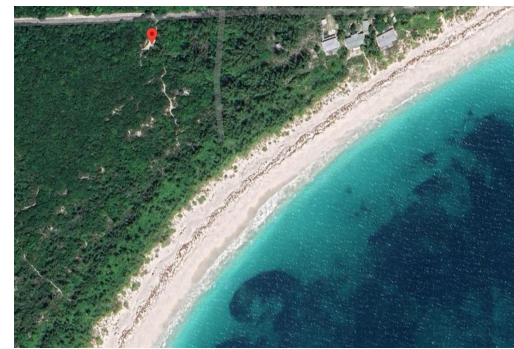

BAHAMA PALM SHORES SUBSIV, Bahama Palm Shores, Abaco

vacant lot less than 300 feet from beach

vacant lot less than 300 feet from beach...read more on our website.

Bedrooms: 0

Bathrooms: 0

Lot Size: 22000

Subdivision: Bahama Palm Shores

Features: Beach Front,
None, View - Ocean

04 BAHAMA PALM SHORES
SUBSIV, Bahama Palm Shores,
Abaco
Phone:

\$59,900 ID# M57359 [View Online](#)
www.sarlesrealty.com