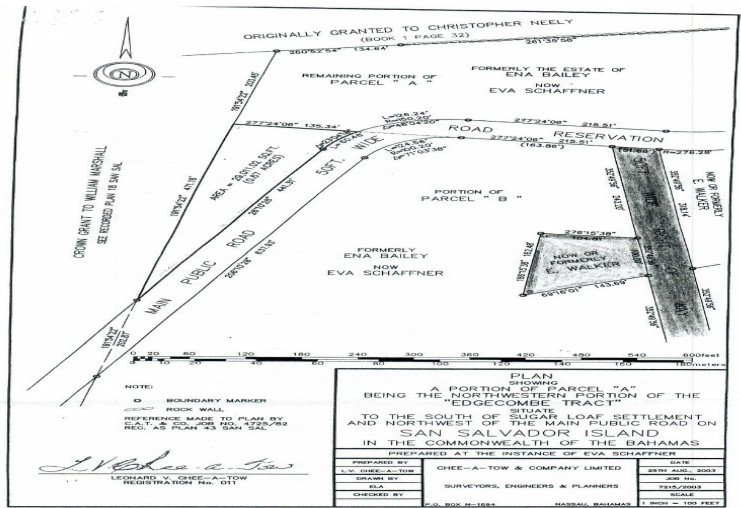

SAN SALVADOR VACANT LOT, Columbus Landings, San Salvador

San Salvador Sugar Loaf lot next to the sea. This property is near a marina and all utilities are...

San Salvador Sugar Loaf lot next to the sea. This property is near a marina and all utilities are in place. It is on the main road and it is prime property....read more on our website.

Bedrooms: 0
 Bathrooms: 0
 Lot Size: 14800
 Subdivision: Columbus
 Landings
 Features: None

SAN SALVADOR VACANT LOT,
 Columbus Landings, San
 Salvador
 Phone:

\$17,000 ID# M56699 [View Online](#)
www.sarlesrealty.com