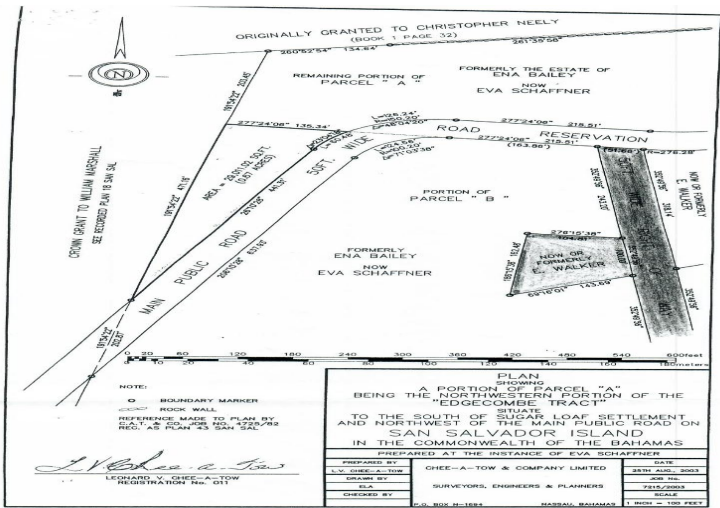

SAN SALVADOR VACANT LOT, Columbus Landings, San Salvador

San Salvador Sugar Loaf lot next to the sea. This property is near a marina and all utilities are...

San Salvador Sugar Loaf lot next to the sea. This property is near a marina and all utilities are in place. It is on the main road and it is prime property....read more on our website.

Bedrooms: 0
 Bathrooms: 0
 Lot Size: 14800
 Subdivision: Columbus
 Landings
 Features: None

SAN SALVADOR VACANT LOT,
 Columbus Landings, San
 Salvador
 Phone:

\$17,000 ID# M56699 [View Online](#)
www.sarlesrealty.com