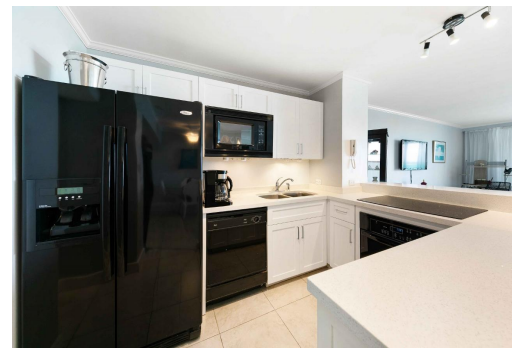

CONCHREST, Cable Beach, New Providence/Paradise Island

Conchrest is an 8-storey building located in the heart of Cable Beach and recently underwent a...

Conchrest is an 8-storey building located in the heart of Cable Beach and recently underwent a \$1,200,000 renovation. This northern facing 2 bedroom / 2 bathroom condo consists of approximately 1,300 square feet with breathtaking views over the beautiful turquoise water. This unit also benefits from a newly renovated kitchen, bathrooms, impact resistant windows throughout and is being offer semi-furnished. Conchrest has a full back-up generator, two elevators, security gate, assigned parking, and an on-site property manager....read more on our website.