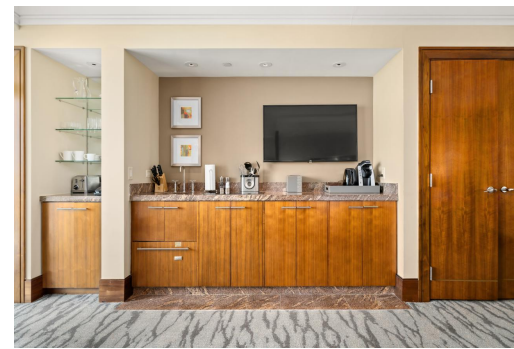

THE REEF AT ATLANTIS, Paradise Island, New Providence/Paradise Island

This cozy studio suite accommodates up to four guests, boasting a luxurious king-size bed and a...

This cozy studio suite accommodates up to four guests, boasting a luxurious king-size bed and a convenient pull-out couch. Complete with a full bathroom and a well-equipped kitchen featuring a refrigerator and cooktop, this suite offers both comfort and convenience. The Reef's impeccably designed suites come fully furnished, ensuring a seamless stay with everything from linens to tableware provided. Owners and Guests of The Reef at Atlantis enjoy exclusive privileges, including access to a private gym and a Starbucks Cafe conveniently located in the lobby. Plus, a dedicated owners concierge team stands ready to assist with a range of services, from arranging dinner reservations to organizing in-house massages and cocktail parties. Indulge in the lavish amenities of Atlantis, including acce...read more on our website.