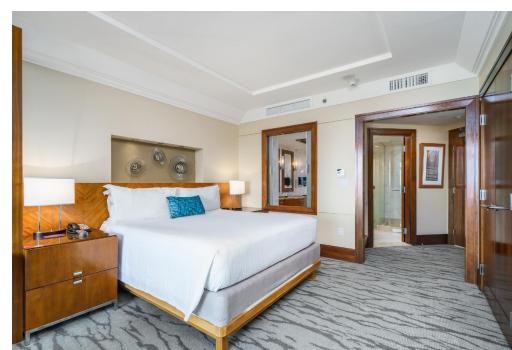

THE REEF, Paradise Island, New Providence/Paradise Island

The Reef Residences at Atlantis is a sanctuary of exclusivity and luxury. Seamlessly blending...

The Reef Residences at Atlantis is a sanctuary of exclusivity and luxury. Seamlessly blending contemporary design with island-inspired accents, this magnificent condo is infused with luxury and beachfront living. The Reef Residences at Atlantis is the only building on the beach at Atlantis that offers full kitchens. The Reef brags of its newly remodeled elegant suites, fully furnished, from linens to tableware and features a wide array of custom interior amenities such as crown molding, granite countertops, and fine European kitchen cabinetry. Owners of The Residence at Atlantis (The Reef) have exclusive access to their private gym, a Starbucks Cafe conveniently located in the lobby, and an owner's concierge team is available to assist with everything from dinner reservations to in-house m...read more on our website.

Bedrooms: 2
Bathrooms: 3
Lot Size: 0
Subdivision: Paradise Island
Features: 24 Hour Security, Beach Front, Can Be Rented, Furnished, Hurricane Windows, Marina Nearby, Recreational, Shopping Nearby, Stand-by Generator, Swimming Pool, View - Ocean, Waterfront - Ocean