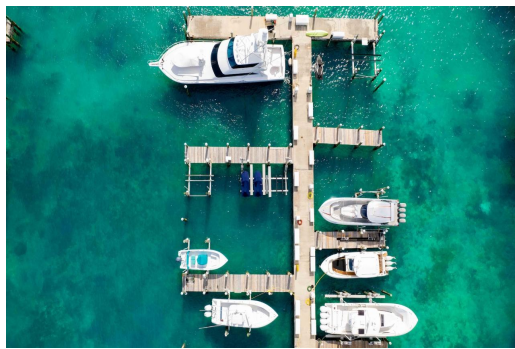

# 65 FT DOCK SLIP OCEAN CLUB, Paradise Island, New Providence/Paradise Island

## To compliment your elegant lifestyle at the exclusive Ocean Club Residences & Marina and Ocean...

To compliment your elegant lifestyle at the exclusive Ocean Club Residences & Marina and Ocean Club Estates, this convenient 65 ft dock slip is equipped with a 16,000 lb Hi-Tide boat lift and a 14,000 lb Hi-Tide quad jet ski lift. It is ideally located on the eastern side of the B dock, sheltered from boat wake action. Just minutes from Atlantis Resort & Casino and the Ocean Club Resort and Golf Course, the exclusive and private Ocean Club Estates on Paradise Island offers property owners access to a world-class 18-hole Championship golf course by Tom Weiskopf, tennis courts and a private Beach Club on the world-famous Paradise Island Beach. Ocean Club residents also enjoy use of all the facilities at Atlantis Resort and Casino and the Four Seasons Ocean Club Resort as well as 24-hour secu...read more on our website.

Bedrooms: 0  
Bathrooms: 0  
Lot Size: 65  
Subdivision: Paradise Island  
Features: Dock, Harbour, Waterfront - Ocean

65FT DOCK SLIP OCEAN CLUB,  
Paradise Island, New Providence/Paradise Island  
Phone: