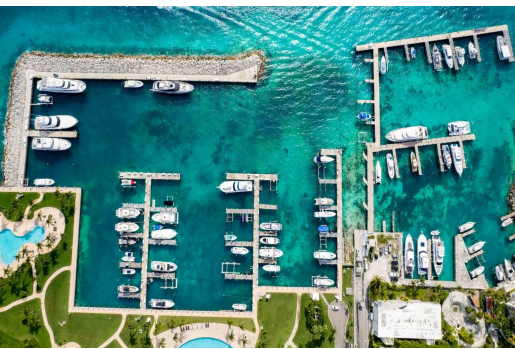

# 65 FT DOCK SLIP OCEAN CLUB, Paradise Island, New Providence/Paradise Island

## To compliment your elegant lifestyle at the exclusive Ocean Club Residences & Marina and Ocean...

To compliment your elegant lifestyle at the exclusive Ocean Club Residences & Marina and Ocean Club Estates, this convenient 65 ft dock slip is equipped with a 16,000 lb Hi-Tide boat lift and a 14,000 lb Hi-Tide quad jet ski lift. It is ideally located on the eastern side of the B dock, sheltered from boat wake action. Just minutes from Atlantis Resort & Casino and the Ocean Club Resort and Golf Course, the exclusive and private Ocean Club Estates on Paradise Island offers property owners access to a world-class 18-hole Championship golf course by Tom Weiskopf, tennis courts and a private Beach Club on the world-famous Paradise Island Beach. Ocean Club residents also enjoy use of all the facilities at Atlantis Resort and Casino and the Four Seasons Ocean Club Resort as well as 24-hour secu...read more on our website.

Bedrooms: 0  
Bathrooms: 0  
Lot Size: 65  
Subdivision: Paradise Island  
Features: Dock, Harbour, Waterfront - Ocean

65FT DOCK SLIP OCEAN CLUB,  
Paradise Island, New Providence/Paradise Island  
Phone: