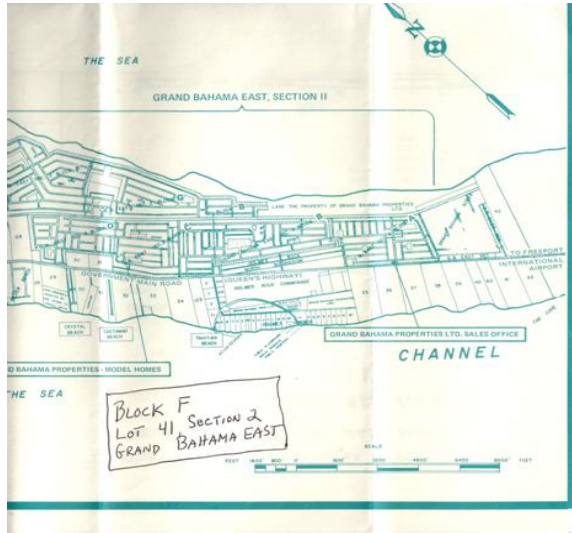

Grand Bahama East

Single Family lot in Grand Bahama East

Single Family lot in Grand Bahama East...read more on our website.

Lot Size: 10,000 sq ft
Maint. Fees: n.a
Subdivision: Holmes Rock

Tiffany Smith

Phone: (242) 351-9081