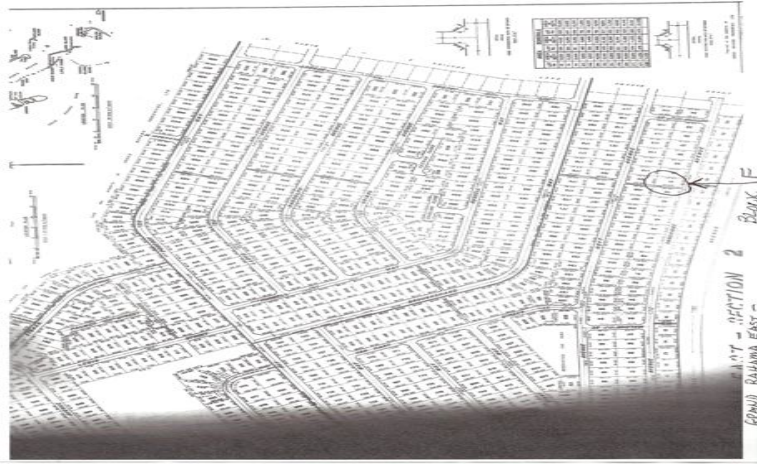

Grand Bahama East

Single Family lot in Grand Bahama East

Single Family lot in Grand Bahama East...read more on our website.

Lot Size: 10,000 sq ft
Maint. Fees: n.a
Subdivision: Holmes Rock

Tiffany Smith

Phone: (242) 351-9081