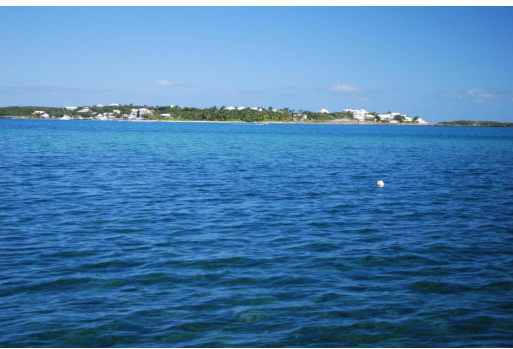

# LUBBERS SEA TO SEA ESTATE, Lubbers Quarters, Abaco

## **This Sea to Sea Estate is 3.8 acres with excellent elevations which provide for great views. There...**

This Sea to Sea Estate is 3.8 acres with excellent elevations which provide for great views. There is a sandy beach on the West side and a rocky shoreline on the Eastside which will provide an area for a dock. The acreage is well treed with a number of native varieties Looking East there are excellent views of Tahiti Beach, Elbow and Tillou Cays Looking toward the West you can see Marsh Harbour which is enchanting with the night light....read more on our website.