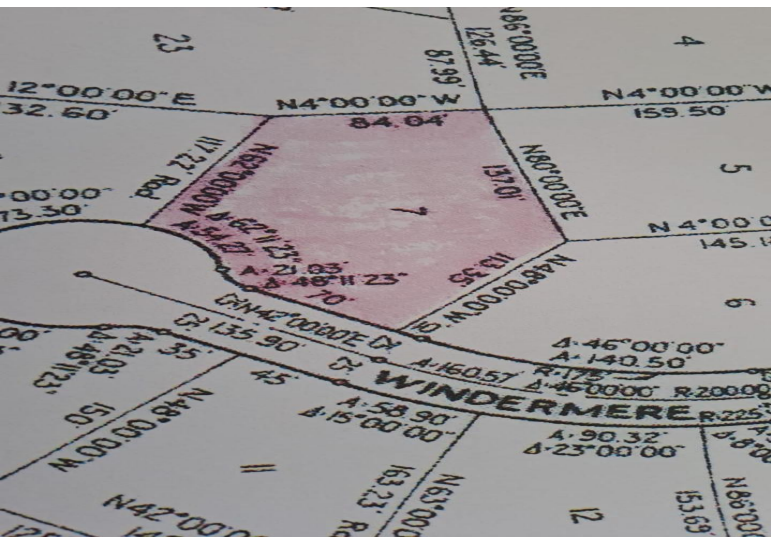

# WINDERMERE DRIVE, Windermere, Grand Bahama/Freepo

**This multi-family lot is situated in the lovely community of Windermere. This lot is perfect for a...**

This multi-family lot is situated in the lovely community of Windermere. This lot is perfect for a first-time investor! The roads are paved, and basic utilities are in place. It is just a five-minute drive to Barbary Beach. The seller is motivated. Give us a call now!...read more on our website.

Bedrooms: 0  
Bathrooms: 0  
Lot Size: 11000  
Subdivision: Windermere  
Features: None

7 WINDERMERE DRIVE,  
Windermere, Grand  
Bahama/Freeport  
Phone:

**\$60,000 ID# M52510** [View Online](#)  
[www.sarlesrealty.com](http://www.sarlesrealty.com)