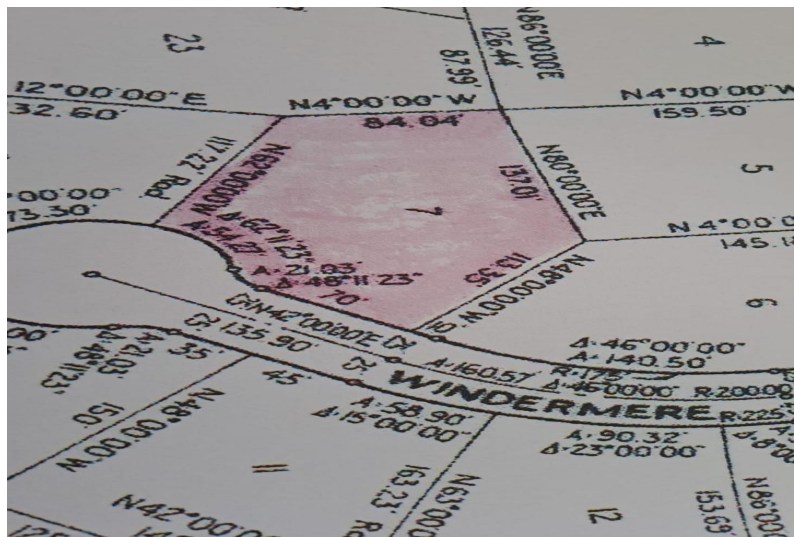

# WINDERMERE DRIVE, Windermere, Grand Bahama/Freepo

**This multi-family lot is situated in the lovely community of Windermere. This lot is perfect for a...**

This multi-family lot is situated in the lovely community of Windermere. This lot is perfect for a first-time investor! The roads are paved, and basic utilities are in place. It is just a five-minute drive to Barbary Beach. The seller is motivated. Give us a call now!...read more on our website.

Bedrooms: 0  
Bathrooms: 0  
Lot Size: 11000  
Subdivision: Windermere  
Features: None

7 WINDERMERE DRIVE,  
Windermere, Grand  
Bahama/Freeport  
Phone:

**\$60,000 ID# M52510** [View Online](#)  
[www.sarlesrealty.com](http://www.sarlesrealty.com)