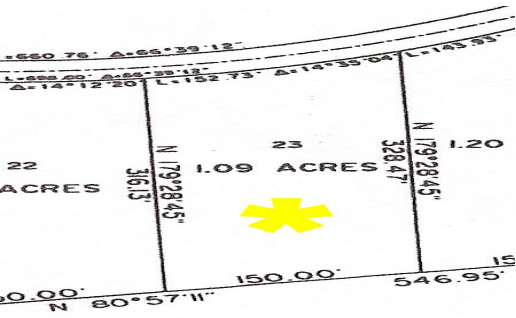

Princess Isle Lot 23

Princess Isle Beach Lot for Sale

Great beachfront lot in gated, upscale Princess Isle. This excellent lot has 150' of beach frontage and a total of 1.09 Acres.read more on our website.

- Lot Size: 1.09
- Maint. Fees: -
- Subdivision: Bahamia
- Features: Beach access, Gated, Ocean front

Nikolai Sarles

Phone: (242)351-9081
nikolaisarles@gmail.com

\$1.100,000 ID# 5432 [View Online](#)
www.sarlesrealty.com