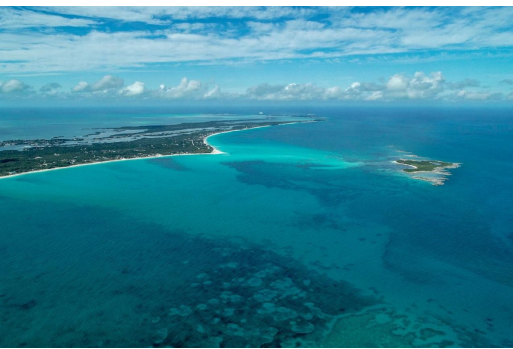

GREAT HARBOUR CAY LOT, Great Harbour Cay, Berry Islands

With its close proximity to the southern United States, Great Harbour Cay, in the Berry Islands...

With its close proximity to the southern United States, Great Harbour Cay, in the Berry Islands offers a beautiful island escape. The 7 mile long Island offers a varied landscape of elevations up to 70 feet, bonefish flats, powder white sandy beaches along with an established marina and restaurants. Make this Island getaway your home away from home!...read more on our website.

Bedrooms: 0

Bathrooms: 0

Lot Size: 17250

Subdivision: Great

Harbour Cay

Features: Family Oriented,

None, Pets Allowed,

Quiet Area, Treed Lot

GREAT HARBOUR CAY LOT,
Great Harbour Cay, Berry Islands

Phone:

\$40,000 ID# M52482 [View Online](#)
www.sarlesrealty.com