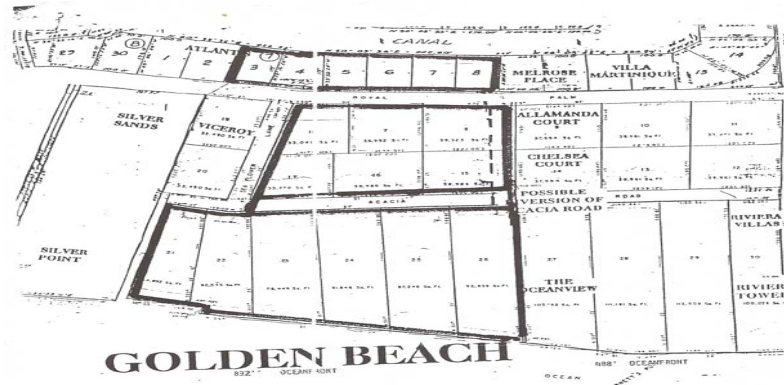

Lucayan Beach West - 18 Acres

GOLDEN BEACH
 PARCEL I - LUCAYAN BEACH WEST
 LOTS 21 - 26, 988' BEACHFRONT
 PARCEL II - LUCAYAN BEACH WEST
 LOTS 7, 8, 15, 16, 17, & 18
 PARCEL III - BAHAMA REEF SECTION II BLOCK 7
 LOTS 3 - 8, 600' CANAL FRONT
GOLDEN BEACH - 18 LOTS 17.9 ACRES 988' BEACH & 600' CANAL

18 Acres, 18 lots located in Lucayan Beach West and Bahama Reef & Country Club.

18 Acres, 18 lots located in Lucayan Beach West and Bahama Reef & Country Club. With a total of 988 feet on the beach and 600 feet of canal frontage this package deal presents very unique opportunities....read more on our website.

Lot Size: 18 acres
 Subdivision: Lucayan Beach West

James Sarles
 Phone: (242) 351-9081
 jamesarlesrealty@gmail.com

COLDWELL BANKER
 JAMES SARLES
 REALTY

\$30,700,000 ID# 5332 View Online
www.sarlesrealty.com