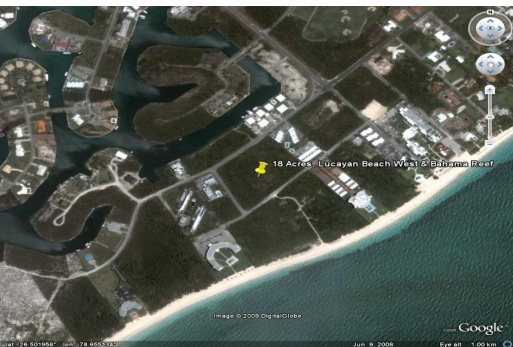

Lucayan Beach West - 18 Acres

GOLDEN BEACH
 PARCEL I - LUCAYAN BEACH WEST
 LOTS 21 - 26, 988' BEACHFRONT
 PARCEL II - LUCAYAN BEACH WEST
 LOTS 7, 8, 15, 16, 17, & 18
 PARCEL III - BAHAMA REEF SECTION II BLOCK 7
 LOTS 3 - 8, 600' CANAL FRONT
GOLDEN BEACH - 18 LOTS 17.9 ACRES 988' BEACH & 600' CANAL

18 Acres, 18 lots located in Lucayan Beach West and Bahama Reef & Country Club.

18 Acres, 18 lots located in Lucayan Beach West and Bahama Reef & Country Club. With a total of 988 feet on the beach and 600 feet of canal frontage this package deal presents very unique opportunities....read more on our website.

Lot Size: 18 acres
 Subdivision: Lucayan Beach West

James Sarles
 Phone: (242) 351-9081
 jamesarlesrealty@gmail.com

COLDWELL BANKER
 JAMES SARLES
 REALTY

\$30,700,000 ID# 5332 View Online
www.sarlesrealty.com