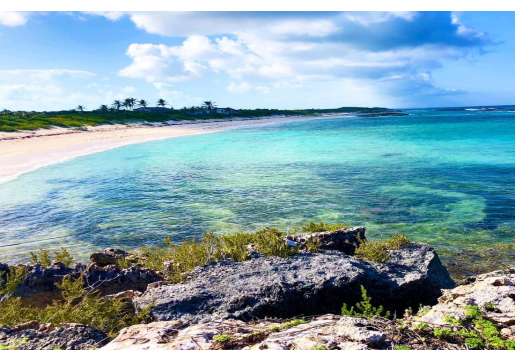

BLACK POINT AT KINGS BAY, McKanns, Long Island

Located in beautiful Long Island, Bahamas, this property comprises an ocean front peninsula of 1.75...

Located in beautiful Long Island, Bahamas, this property comprises an ocean front peninsula of 1.75 acres in King's Bay in the McKann's Settlement. With spectacular, 270 degree views of the ocean this site offers a magnificent opportunity to build the home of your dreams in paradise. The convenience of an airport, marina, hotel and restaurants in the nearby Stella Maris development lend to the attractiveness of this property....read more on our website.

Bedrooms: 0
Bathrooms: 0
Lot Size: 76230
Subdivision: McKanns
Features: Beach Front,
Easy Access, None,
Rocky Shore, Waterfront -
Ocean

BLACK POINT AT KINGS BAY,
McKanns, Long Island
Phone:

\$450.000 ID# M50229 [View Online](#)
www.sarlesrealty.com