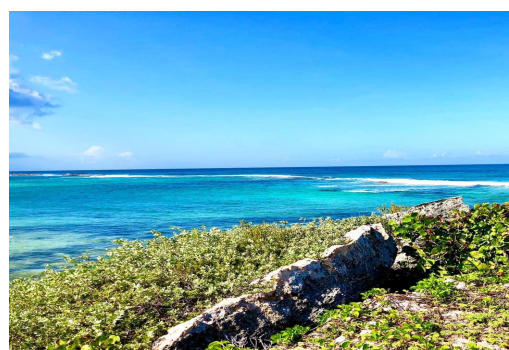

BLACK POINT AT KINGS BAY, McKanns, Long Island

Located in beautiful Long Island, Bahamas, this property comprises an ocean front peninsula of 1.75...

Located in beautiful Long Island, Bahamas, this property comprises an ocean front peninsula of 1.75 acres in King's Bay in the McKann's Settlement. With spectacular, 270 degree views of the ocean this site offers a magnificent opportunity to build the home of your dreams in paradise. The convenience of an airport, marina, hotel and restaurants in the nearby Stella Maris development lend to the attractiveness of this property....read more on our website.

Bedrooms: 0
Bathrooms: 0
Lot Size: 76230
Subdivision: McKanns
Features: Beach Front,
Easy Access, None,
Rocky Shore, Waterfront -
Ocean

BLACK POINT AT KINGS BAY,
McKanns, Long Island
Phone:

\$450.000 ID# M50229 [View Online](#)
www.sarlesrealty.com