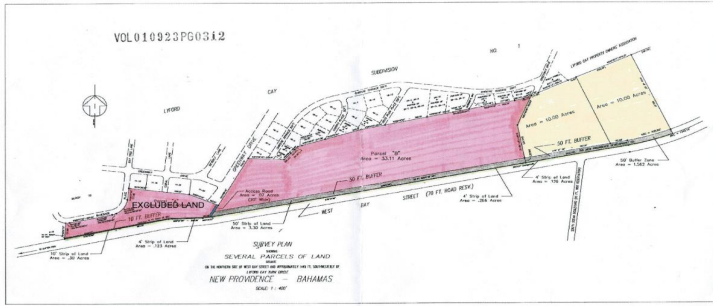

Lots/Acreage in Lyford Cay

Lots/Acreage in New Providence/Paradise Island

A unique opportunity to purchase a vast expanse of undeveloped property in the luxurious gated community of Lyford Cay. Lyford Cay boasts an IBC school, port of entry mega-yacht marina, an ultra exclusive members club, golf, tennis and close proximity to upscale shopping, dining and entertainment. There are a total of 53 acres, 20 acres of which are approved for residential or equestrian use and the remaining 33 acres available for residential use only. This is a once in a lifetime development opportunity!...read more on our website.

Bedrooms: 0
Bathrooms: 0
Lot Size: 2313472
Living Area: 0
Subdivision: Lyford Cay
Features: Fully Fenced

James Sarles

Phone: (242) 351-9081
info@sarlesrealty.com

\$19,000,000 ID# 45518 [View Online](#)
www.sarlesrealty.com