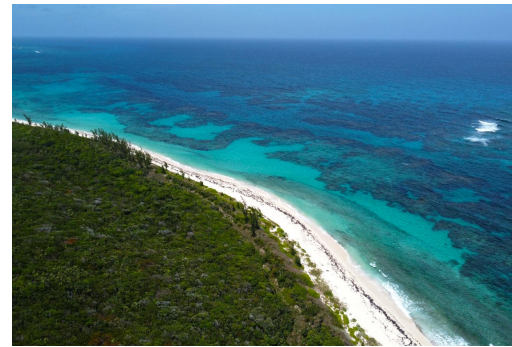

Lots/Acreage in Little Harbour

Lots/Acreage in Abaco

This unique property presents an ideal opportunity for your private estate or unique resort development. Only a stone's throw away from Abaco Club at Winding Bay, this acreage offers over 1,200 feet of beautiful Atlantic beach, elevations of 60 feet, and 44 acres of lush green native vegetation. The specs on this property are 1,270.01 linear feet of beach frontage and 1,785' in depth. Beautiful Atlantic Ocean beach and amazing views of the oceans reef. Located about 22 miles south of Marsh Harbour and approximately halfway between Little Harbour and the Abaco Club at Winding Bay....read more on our website.