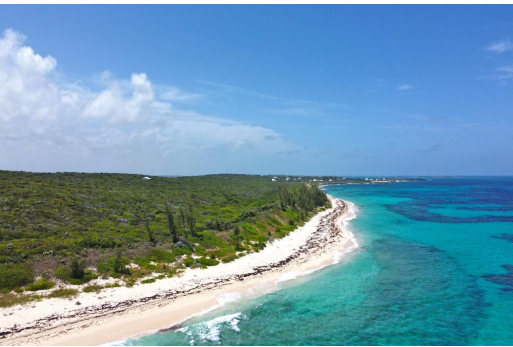

Lots/Acreage in Little Harbour

Lots/Acreage in Abaco

This unique property presents an ideal opportunity for your private estate or unique resort development. Only a stone's throw away from Abaco Club at Winding Bay, this acreage offers over 1,200 feet of beautiful Atlantic beach, elevations of 60 feet, and 44 acres of lush green native vegetation. The specs on this property are 1,270.01 linear feet of beach frontage and 1,785' in depth. Beautiful Atlantic Ocean beach and amazing views of the oceans reef. Located about 22 miles south of Marsh Harbour and approximately halfway between Little Harbour and the Abaco Club at Winding Bay....read more on our website.