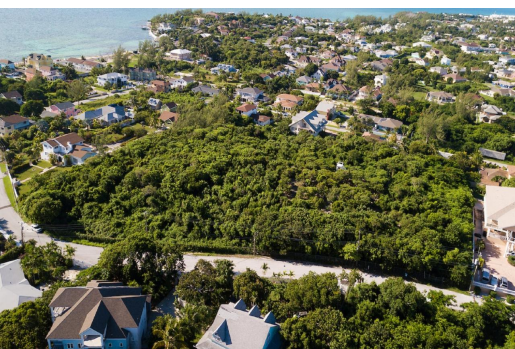

WINTON ESTATES LOT, Winton, New Providence/Paradise Island

Large estate lot #4 located in Winton Estates in the Eastern End of New Providence. The lot is...

Large estate lot #4 located in Winton Estates in the Eastern End of New Providence. The lot is slightly elevated and is just under an acre and has ocean views. Ideal to build your dream home. Must see to appreciate. Call today to arrange a viewing....read more on our website.

Bedrooms: 0

Bathrooms: 0

Lot Size: 42000

Subdivision: Winton

Features: Family Oriented,

Highway Access, None,

Pets Allowed, Road -

Paved, Treed Lot, View -

Ocean

WINTON ESTATES LOT, Winton,

New Providence/Paradise Island

Phone:

\$300,000 ID# M55393 [View Online](#)
www.sarlesrealty.com