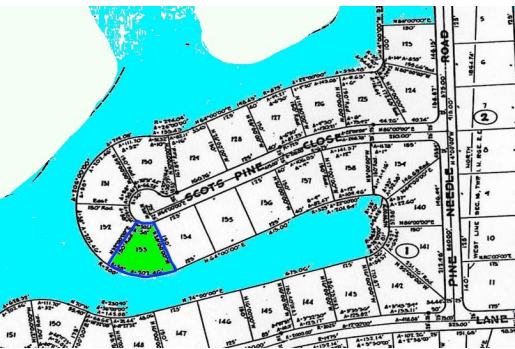

# 133 SCOTS PINE CLOSE, Pine Bay, Grand Bahama/Freepor

## Nestled within a strictly single family residential area of Pine Bay along the Grand Lucayan...

Nestled within a strictly single family residential area of Pine Bay along the Grand Lucayan Waterway, this canal front lot offers a prime opportunity for waterfront living. With an impressive 200 feet of water frontage, this property enjoys an ideal placement along the roundabout. Perfect for boating enthusiasts and those who appreciate the serenity of waterside living, this lot promises a unique and coveted lifestyle....read more on our website.

Bedrooms: 0  
 Bathrooms: 0  
 Lot Size: 18450  
 Subdivision: grPine Bay  
 Features: Canal Front,  
 None

133 SCOTS PINE CLOSE, Pine  
 Bay, Grand Bahama/Freeport  
 Phone:

**\$124,000 ID# M55483** [View Online](#)  
[www.sarlesrealty.com](http://www.sarlesrealty.com)