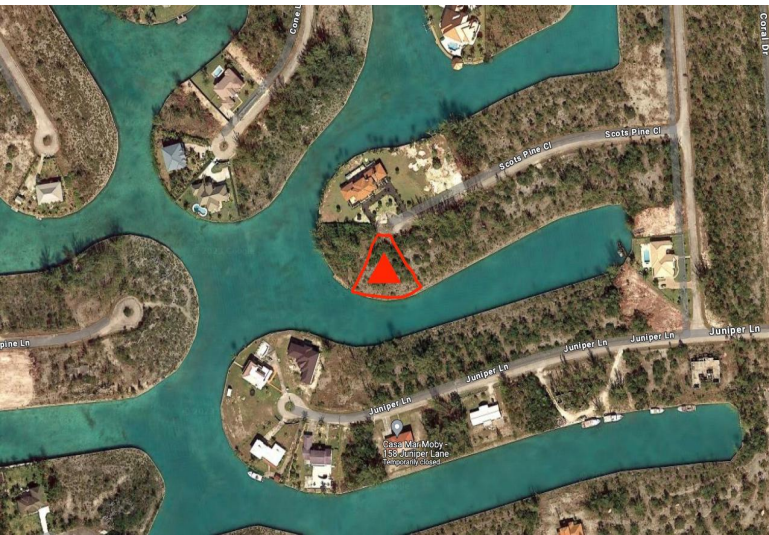

# 133 SCOTS PINE CLOSE, Pine Bay, Grand Bahama/Freepor

## Nestled within a strictly single family residential area of Pine Bay along the Grand Lucayan...

Nestled within a strictly single family residential area of Pine Bay along the Grand Lucayan Waterway, this canal front lot offers a prime opportunity for waterfront living. With an impressive 200 feet of water frontage, this property enjoys an ideal placement along the roundabout. Perfect for boating enthusiasts and those who appreciate the serenity of waterside living, this lot promises a unique and coveted lifestyle....read more on our website.

Bedrooms: 0  
 Bathrooms: 0  
 Lot Size: 18450  
 Subdivision: grPine Bay  
 Features: Canal Front,  
 None

133 SCOTS PINE CLOSE, Pine  
 Bay, Grand Bahama/Freeport  
 Phone:

**\$124,000 ID# M55483** [View Online](#)  
[www.sarlesrealty.com](http://www.sarlesrealty.com)