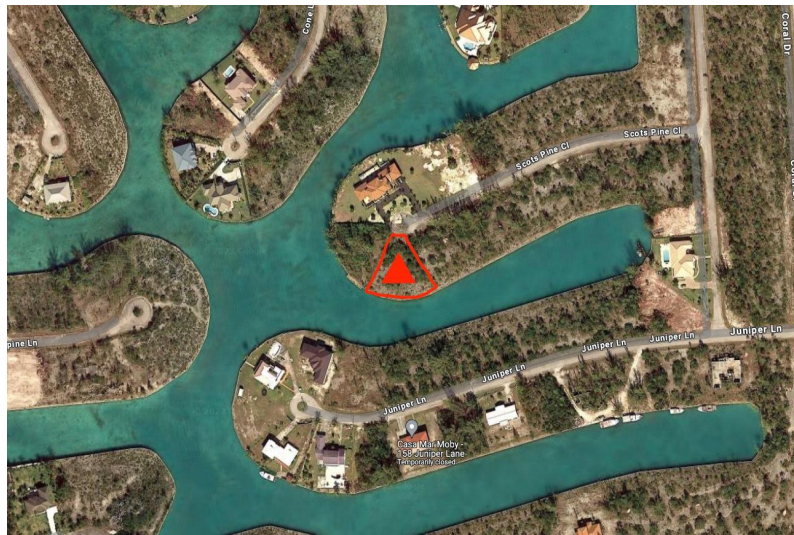

# 133 SCOTS PINE CLOSE, Pine Bay, Grand Bahama/Freepor

## Nestled within a strictly single family residential area of Pine Bay along the Grand Lucayan...

Nestled within a strictly single family residential area of Pine Bay along the Grand Lucayan Waterway, this canal front lot offers a prime opportunity for waterfront living. With an impressive 200 feet of water frontage, this property enjoys an ideal placement along the roundabout. Perfect for boating enthusiasts and those who appreciate the serenity of waterside living, this lot promises a unique and coveted lifestyle....read more on our website.

Bedrooms: 0  
 Bathrooms: 0  
 Lot Size: 18450  
 Subdivision: grPine Bay  
 Features: Canal Front,  
 None

133 SCOTS PINE CLOSE, Pine  
 Bay, Grand Bahama/Freeport  
 Phone:

**\$124,000 ID# M55483** [View Online](#)  
[www.sarlesrealty.com](http://www.sarlesrealty.com)