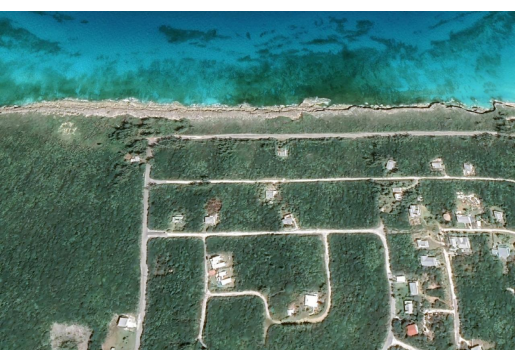

LOT 50 RAINBOW BAY, Rainbow Bay, Eleuthera

Section A, Block 6, Lot 50 Rainbow Bay is an excellent opportunity to build a dream home within...

Section A, Block 6, Lot 50 Rainbow Bay is an excellent opportunity to build a dream home within walking distance to Rainbow Bay Beach and within close proximity to Governors Harbour Airport and North Eleuthera Airport....read more on our website.

Bedrooms: 0

Bathrooms: 0

Lot Size: 9600

Subdivision: Rainbow Bay

Features: Easy Access,

Family Oriented, Highway

Access, None, Pets

Allowed, Treed Lot, View

- Ocean

LOT 50 RAINBOW BAY, Rainbow

Bay, Eleuthera

Phone:

\$80,000 ID# M55541 [View Online](#)
www.sarlesrealty.com