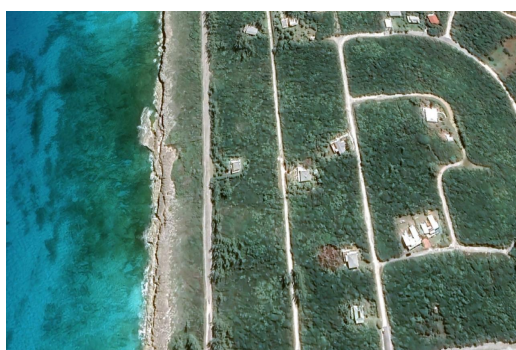

LOT 50 RAINBOW BAY, Rainbow Bay, Eleuthera

Section A, Block 6, Lot 50 Rainbow Bay is an excellent opportunity to build a dream home within...

Section A, Block 6, Lot 50 Rainbow Bay is an excellent opportunity to build a dream home within walking distance to Rainbow Bay Beach and within close proximity to Governors Harbour Airport and North Eleuthera Airport....read more on our website.

Bedrooms: 0

Bathrooms: 0

Lot Size: 9600

Subdivision: Rainbow Bay

Features: Easy Access,

Family Oriented, Highway

Access, None, Pets

Allowed, Treed Lot, View

- Ocean

LOT 50 RAINBOW BAY, Rainbow

Bay, Eleuthera

Phone:

\$80,000 ID# M55541 [View Online](#)
www.sarlesrealty.com