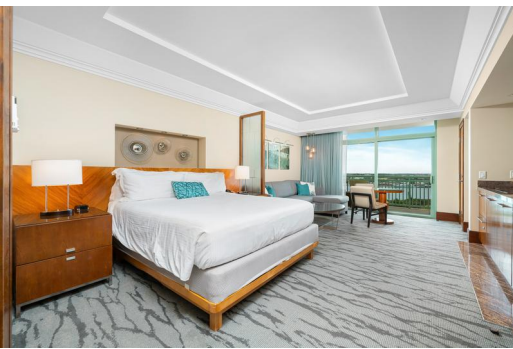

## Introducing one of only 8 Front/Beach/ocean-facing Junior Suites at The Reef with a wrap around...

Introducing one of only 8 Front/Beach/ocean-facing Junior Suites at The Reef with a wrap around balcony to enjoy the most amazing ocean, beach, and sunset views imaginable! The Reef is a luxury high-rise condominium/hotel located on beautiful Paradise Beach. Take advantage of this breathtaking luxurious Jr. Suite suite at Atlantis! Enjoy stunning sunset views down Paradise Beach as well as cruise ships and other luxury pleasure crafts arriving and departing from beautiful Nassau Harbour. Owners of the The Residence at Atlantis have exclusive access to their private gym and an owner's concierge team available to assist with everything from dinner reservations to in-house massages and cocktail parties. Other amenities include all the wonders of Atlantis including the Mandara Spa, Cain Pool a...read more on our website.

Bedrooms: 1  
Bathrooms: 1  
Lot Size: 0  
Subdivision: Paradise Island  
Features: 24 Hour Security, Beach Front, Cable, Easy Access, Furnished, Garden Area, Golf Course Nearby, Hurricane Windows, Impact Shutters, Kitchen Built-in(s), Landscaped, Marina Nearby, No Pets, Recreation Nearby, Shopping Nearby, Sprinkler System, Swimming Pool, View - Ocean, Waterfront - Ocean