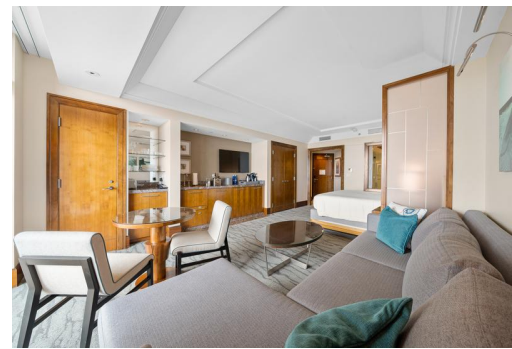

## Introducing one of only 8 Front/Beach/ocean-facing Junior Suites at The Reef with a wrap around...

Introducing one of only 8 Front/Beach/ocean-facing Junior Suites at The Reef with a wrap around balcony to enjoy the most amazing ocean, beach, and sunset views imaginable! The Reef is a luxury high-rise condominium/hotel located on beautiful Paradise Beach. Take advantage of this breathtaking luxurious Jr. Suite suite at Atlantis! Enjoy stunning sunset views down Paradise Beach as well as cruise ships and other luxury pleasure crafts arriving and departing from beautiful Nassau Harbour. Owners of the The Residence at Atlantis have exclusive access to their private gym and an owner's concierge team available to assist with everything from dinner reservations to in-house massages and cocktail parties. Other amenities include all the wonders of Atlantis including the Mandara Spa, Cain Pool a...read more on our website.

Bedrooms: 1  
Bathrooms: 1  
Lot Size: 0  
Subdivision: Paradise Island  
Features: 24 Hour Security, Beach Front, Cable, Easy Access, Furnished, Garden Area, Golf Course Nearby, Hurricane Windows, Impact Shutters, Kitchen Built-in(s), Landscaped, Marina Nearby, No Pets, Recreation Nearby, Shopping Nearby, Sprinkler System, Swimming Pool, View - Ocean, Waterfront - Ocean