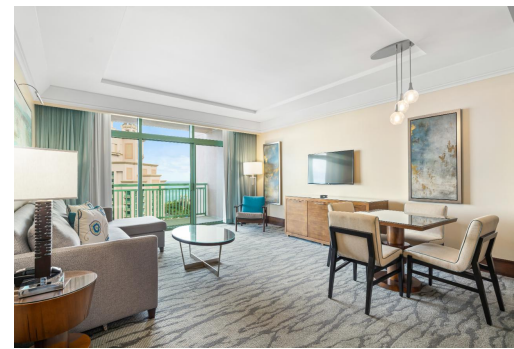

REEF AT ATLANTIS, Paradise Island, New Providence/Paradise

Enjoy stunning ocean, resort and spectacular summer sunset views from the balcony of this supremely...

Enjoy stunning ocean, resort and spectacular summer sunset views from the balcony of this supremely located 20th floor, 1 bedroom 2-bathroom luxury suite @ the Reef Tower at The Atlantis. Unit #20-910 at The Reef offers ALL the conveniences of home with a full kitchen, living/dining room with pull-out sofa and an in-suite washer and dryer reserved just for owners. Adjacent to The Cove but very much a part of the wonderful world of Atlantis, The Reef condo/hotel sits upon the white sands of beautiful Paradise Beach and welcomes guests/owners to unplug completely or plug in to all the amazing amenities The Atlantis resort has on offer. Owners of the The Residence at Atlantis, The Reef have exclusive access to their own private gym and an owners concierge team available to assist with every th...read more on our website.

Bedrooms: 1
Bathrooms: 2
Lot Size: 0
Subdivision: Paradise Island
Features: 24 Hour Security, Beach Front, Cable, Can Be Rented, Central location, Easy Access, Family Oriented, Furnished, Golf Course Nearby, Impact Windows, Kitchen Built-in(s), Landscaped, Level Lot, Marina Nearby, No Pets, Quiet Area, Recreation Nearby, Recreational, Shopping Nearby, Sprinkler System, Stand-by Generator, Swimming Pool, Underground Services, View - Ocean, Water