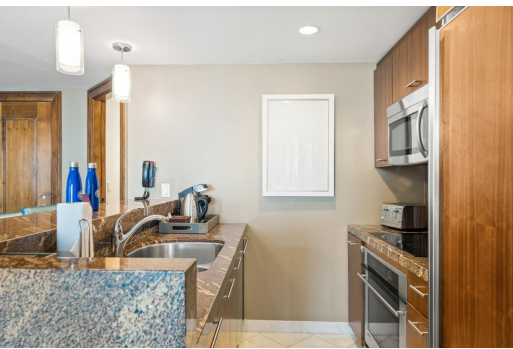

REEF AT ATLANTIS, Paradise Island, New Providence/Paradise

Enjoy stunning ocean, resort and spectacular summer sunset views from the balcony of this supremely...

Enjoy stunning ocean, resort and spectacular summer sunset views from the balcony of this supremely located 20th floor, 1 bedroom 2-bathroom luxury suite @ the Reef Tower at The Atlantis. Unit #20-910 at The Reef offers ALL the conveniences of home with a full kitchen, living/dining room with pull-out sofa and an in-suite washer and dryer reserved just for owners. Adjacent to The Cove but very much a part of the wonderful world of Atlantis, The Reef condo/hotel sits upon the white sands of beautiful Paradise Beach and welcomes guests/owners to unplug completely or plug in to all the amazing amenities The Atlantis resort has on offer. Owners of the The Residence at Atlantis, The Reef have exclusive access to their own private gym and an owners concierge team available to assist with every th...read more on our website.

Bedrooms: 1
Bathrooms: 2
Lot Size: 0
Subdivision: Paradise Island
Features: 24 Hour Security, Beach Front, Cable, Can Be Rented, Central location, Easy Access, Family Oriented, Furnished, Golf Course Nearby, Impact Windows, Kitchen Built-in(s), Landscaped, Level Lot, Marina Nearby, No Pets, Quiet Area, Recreation Nearby, Recreational, Shopping Nearby, Sprinkler System, Stand-by Generator, Swimming Pool, Underground Services, View - Ocean, Water