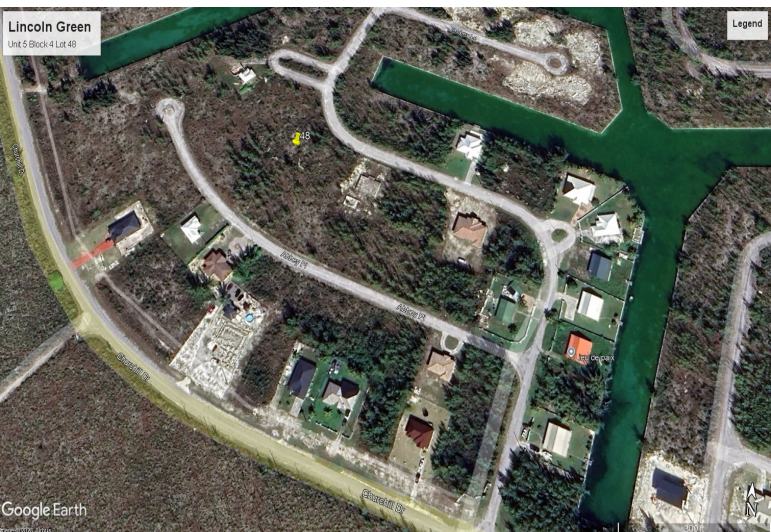

Lincoln Green "Abbey Drive Prime Residential Lot

Build your dream home in the established community of Lincoln Green! This spacious single-family...

Build your dream home in the established community of Lincoln Green! This spacious single-family residential lot offers approximately 13,047 square feet of land, providing ample space for a custom home, outdoor entertaining areas, and landscaped gardens.

Conveniently located on Abbey Drive, this property is situated in a desirable neighborhood known for its peaceful surroundings and family-friendly atmosphere. With easy access to schools, shopping, restaurants, and other essential amenities, this lot presents an excellent opportunity for homeowners and investors alike.

Property Features:

- Single-family residential lot
- Approximately 13,047 sq. ft.
- Located on A...read more on our website.

- Lot Size: 0.30
- Living Area: 13,047
- Subdivision: Lincoln Green
- Features: Easy Access, Quiet Area, Road - Paved, Treed Lot