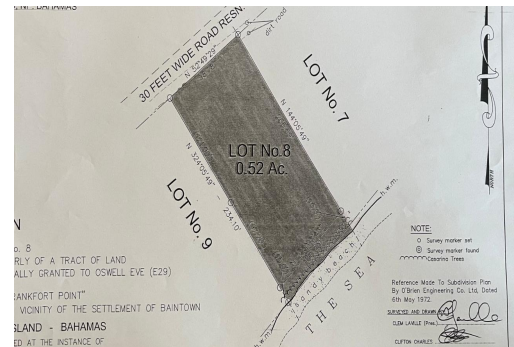

FRANKFURT POINT, Port Howe, Cat Island

Beautiful ocean views and easily accessible, this vacant lot in Flamingo Hills Marina development...

Beautiful ocean views and easily accessible, this vacant lot in Flamingo Hills Marina development is an anglers dream location. Boasting safe marina dockage near some of the best fishing sites on the planet, this lot is perfectly located for a second home investment that you can escape to with ease....read more on our website.

Bedrooms: 0
 Bathrooms: 0
 Lot Size: 22696
 Subdivision: Port Howe
 Features: None

FRANKFURT POINT, Port Howe,
 Cat Island
 Phone:

\$180,000 ID# M55676 [View Online](#)
www.sarlesrealty.com