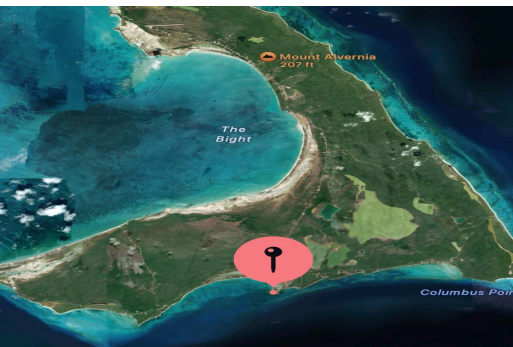

FRANKFURT POINT, Port Howe, Cat Island

Beautiful ocean views and easily accessible, this vacant lot in Flamingo Hills Marina development...

Beautiful ocean views and easily accessible, this vacant lot in Flamingo Hills Marina development is an anglers dream location. Boasting safe marina dockage near some of the best fishing sites on the planet, this lot is perfectly located for a second home investment that you can escape to with ease....read more on our website.

Bedrooms: 0
 Bathrooms: 0
 Lot Size: 22696
 Subdivision: Port Howe
 Features: None

FRANKFURT POINT, Port Howe,
 Cat Island
 Phone:

\$180,000 ID# M55676 [View Online](#)
www.sarlesrealty.com