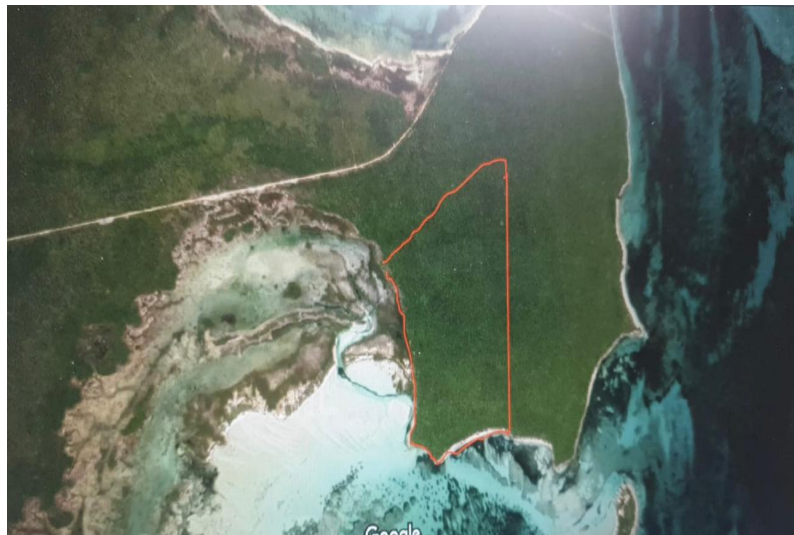

Abaco ACREAGE, Marsh Harbour, Abaco

This large and beautifully positioned piece of acreage located adjacent to Little Harbour, Abaco,...

This large and beautifully positioned piece of acreage located adjacent to Little Harbour, Abaco, just outside of Marsh Harbour is perfect for developers or an ambitious property hunter looking to create a beautiful oceanside estate with land to spare. The globally popular Delphi Bone Fishing Lodge, Pete's Pub, and Winding Bay Golf Course are a stone's throw away from this hidden gem property. The development possibilities are endless with this parcel of land. Privacy, beach access, and the convenience of everything Marsh Harbour has to offer....read more on our website.

Bedrooms: 0
Bathrooms: 0
Lot Size: 5443258
Subdivision: Marsh Harbour
Features: None

Abaco ACREAGE, Marsh Harbour, Abaco
Phone:

\$1.680,000 ID# M51311 [View Online](#)
www.sarlesrealty.com