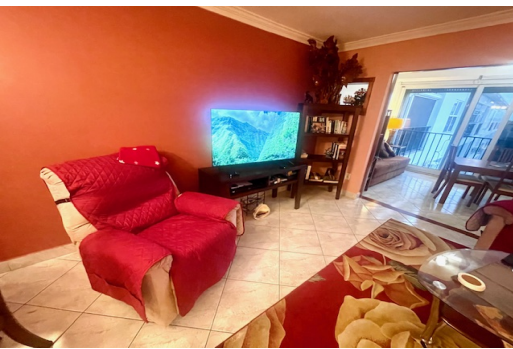

## Nestled on the beautiful island of Grand Bahama, Jansel Court Condominium is ideally located less...

Nestled on the beautiful island of Grand Bahama, Jansel Court Condominium is ideally located less than 10 minutes from Grand Bahama International Airport, it is situated across from the East mall Drive with the First Caribbean Bank and the new Government Building and 4 minutes to the nearest beach. Offered fully furnished and move in ready, it could be purchased as income producing property. Rent it long term to medical staff of nearby Rand Memorial Hospital or offer short term rentals- your choice. The unit has a washer dryer, on demand water heater, extended living room, electric hurricane shutters. Covered parking. Maintenance fee 489/month and 2 extra storage lockers with an extra fridge and water softener are \$64 each per year.

...read more on our website.

- Bedrooms: 2
- Bathrooms: 2
- Living Area: 1000
- Subdivision: Other Grand Bahama/Freeport
- Features: 24 Hour Security, Air Conditioning, Central location, Condo Fees/Home Owners Fees, Furnished, Pool, Shopping Nearby