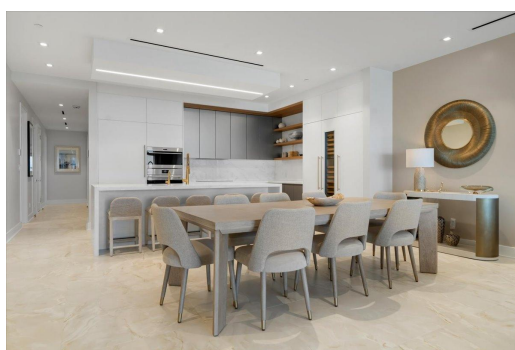

AQUALINA, Cable Beach, New Providence/Paradise Island

Set on a magnificent private beach adjacent to Baha Mar Resort and Casino in Nassau, The Bahamas,...

Set on a magnificent private beach adjacent to Baha Mar Resort and Casino in Nassau, The Bahamas, Aqualina features striking architecture and attention to detail not seen anywhere else in The Bahamas. Each residence features breathtaking views of the ocean. Purchasers are able to participate in the rental program earning them robust returns with no property tax. Permanent Residency status available with purchase. Amenities include full time security, concierge and property management, boat club, multiple pools and water features, private beach club and cabanas, fitness center and spa, and covered parking....read more on our website.