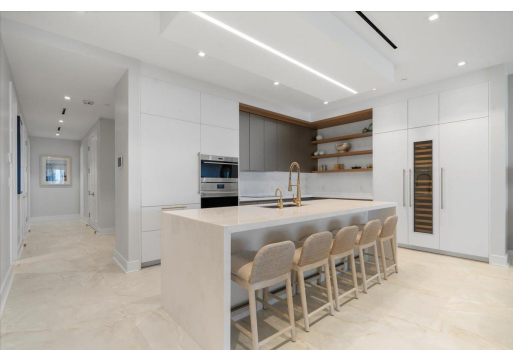

AQUALINA, Cable Beach, New Providence/Paradise Island

Set on a magnificent private beach adjacent to Baha Mar Resort and Casino in Nassau, The Bahamas,...

Set on a magnificent private beach adjacent to Baha Mar Resort and Casino in Nassau, The Bahamas, Aqualina features striking architecture and attention to detail not seen anywhere else in The Bahamas. Each residence features breathtaking views of the ocean. Purchasers are able to participate in the rental program earning them robust returns with no property tax. Permanent Residency status available with purchase. Amenities include full time security, concierge and property management, boat club, multiple pools and water features, private beach club and cabanas, fitness center and spa, and covered parking....read more on our website.