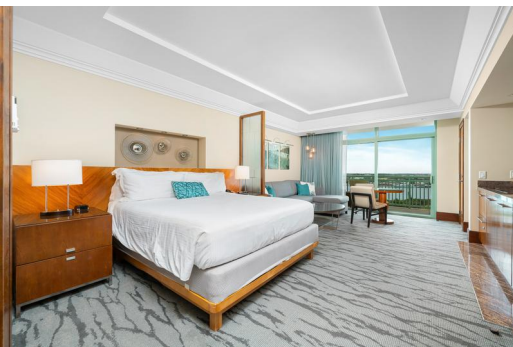

R SUITE/STUDIO, Paradise Island, New Providence/Paradis

Introducing one of only 8 Front/Beach/ocean-facing Junior Suites at The Reef with a wrap around...

Introducing one of only 8 Front/Beach/ocean-facing Junior Suites at The Reef with a wrap around balcony to enjoy the most amazing ocean, beach, and sunset views imaginable! The Reef is a luxury high-rise condominium/hotel located on beautiful Paradise Beach. Take advantage of this breathtaking luxurious Jr. Suite suite at Atlantis! Enjoy stunning sunset views down Paradise Beach as well as cruise ships and other luxury pleasure crafts arriving and departing from beautiful Nassau Harbour. Owners of the The Residence at Atlantis have exclusive access to their private gym and an owner's concierge team available to assist with everything from dinner reservations to in-house massages and cocktail parties. Other amenities include all the wonders of Atlantis including the Mandara Spa, Cain Pool a...read more on our website.

Bedrooms: 1
Bathrooms: 1
Lot Size: 0
Subdivision: Paradise Island
Features: 24 Hour Security, Beach Front, Cable, Easy Access, Furnished, Garden Area, Golf Course Nearby, Hurricane Windows, Impact Shutters, Kitchen Built-in(s), Landscaped, Marina Nearby, No Pets, Recreation Nearby, Shopping Nearby, Short Term Allowed, Sprinkler System, Swimming Pool, View - Ocean, Waterfront - Ocean