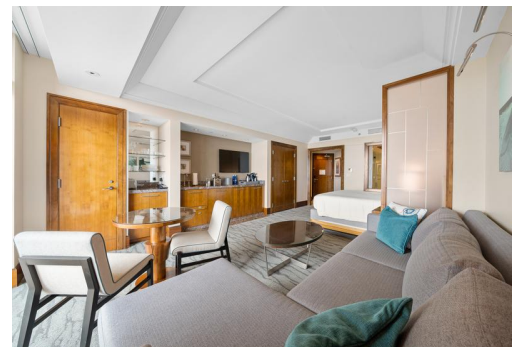

R SUITE/STUDIO, Paradise Island, New Providence/Paradis

Introducing one of only 8 Front/Beach/ocean-facing Junior Suites at The Reef with a wrap around...

Introducing one of only 8 Front/Beach/ocean-facing Junior Suites at The Reef with a wrap around balcony to enjoy the most amazing ocean, beach, and sunset views imaginable! The Reef is a luxury high-rise condominium/hotel located on beautiful Paradise Beach. Take advantage of this breathtaking luxurious Jr. Suite suite at Atlantis! Enjoy stunning sunset views down Paradise Beach as well as cruise ships and other luxury pleasure crafts arriving and departing from beautiful Nassau Harbour. Owners of the The Residence at Atlantis have exclusive access to their private gym and an owner's concierge team available to assist with everything from dinner reservations to in-house massages and cocktail parties. Other amenities include all the wonders of Atlantis including the Mandara Spa, Cain Pool a...read more on our website.

Bedrooms: 1
Bathrooms: 1
Lot Size: 0
Subdivision: Paradise Island
Features: 24 Hour Security, Beach Front, Cable, Easy Access, Furnished, Garden Area, Golf Course Nearby, Hurricane Windows, Impact Shutters, Kitchen Built-in(s), Landscaped, Marina Nearby, No Pets, Recreation Nearby, Shopping Nearby, Short Term Allowed, Sprinkler System, Swimming Pool, View - Ocean, Waterfront - Ocean