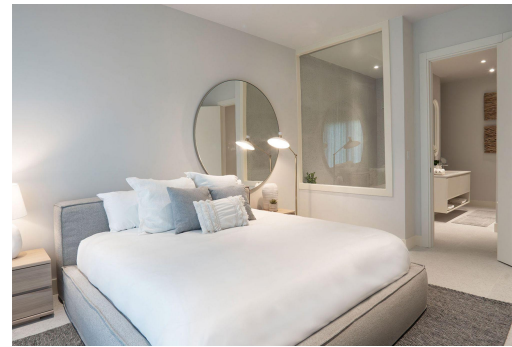

WESTEND, Love Beach, New Providence/Paradise Island

This newly constructed residence, thoughtfully enhanced with custom upgrades, is located in the...

This newly constructed residence, thoughtfully enhanced with custom upgrades, is located in the prestigious gated community of Westend at Love Beach. Designed with modern elegance and island comfort in mind, the home features three bedrooms and two bathrooms, perfectly balancing style and functionality. Expansive windows fill the interiors with natural light, while open-plan living and dining areas create a seamless flow ideal for both everyday living and entertaining. The gourmet kitchen showcases premium appliances and bespoke finishes, complemented by custom-upgraded bathrooms and a luxurious primary suite complete with a spa-like bathroom and walk-in closet. Residents enjoy spacious indoor-outdoor living with private outdoor areas perfect for relaxation or hosting guests. Set within a ...read more on our website.

Bedrooms: 3
Bathrooms: 2
Lot Size: 0
Subdivision: Love Beach
Features: Swimming Pool

WESTEND, Love Beach, New
Providence/Paradise Island
Phone:

\$960,000 ID# M64214 [View Online](#)
www.sarlesrealty.com