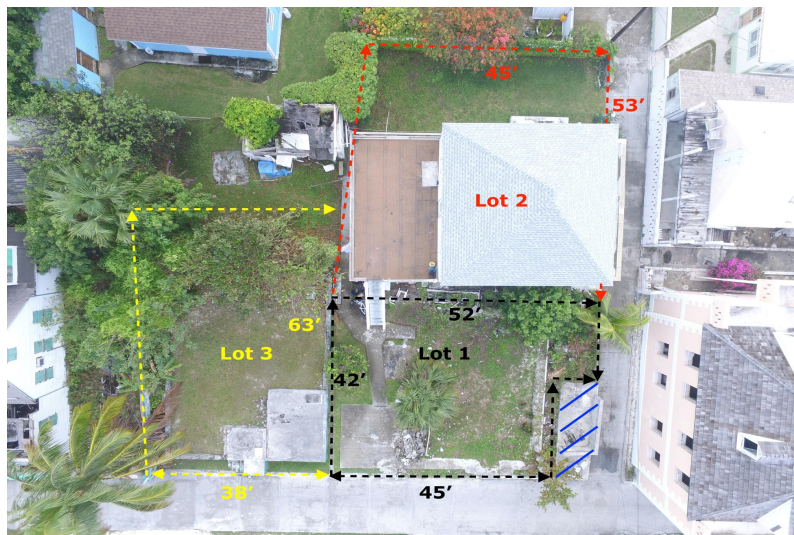

# SETTLEMENT HOUSE &#038; LOTS, Green Turtle Cay, Abaco

## The Settlement House known as "Bougainvillea," accompanied by individual lot numbers 1...

The Settlement House known as "Bougainvillea," accompanied by individual lot numbers 1 and 3, is located in the "Heart" of Downtown New Plymouth, a historical settlement on Green Turtle Cay, Abaco, Bahamas. Comprising approximately 7,400 square feet in total, the 1,752 square foot structure features a concrete ground floor and wood framed second floor. The downstairs layout offers a combined living and dining room at the front, one bedroom to the right, a central bathroom, and a kitchen and second bedroom at the rear. The upstairs level provides two bedrooms, a bathroom, and an open kitchen, living, and dining room. Steps from the Ferry Dock and next to the world-famous Albert Lowe Museum, this property offers an iconic restoration ability to revitalize the site into a quaint bed and break...read more on our website.

- Bedrooms: 2
- Bathrooms: 2
- Lot Size: 7400
- Subdivision: Green Turtle Cay
- Features: Adult Oriented, Can Be Rented, Easy Access, Family Oriented, Level Lot, Low Maint Yard, Main Level Entry, Marina Nearby, Pets Allowed, Quiet Area, Recreation Nearby, Road - Gravel, Road - Paved, Seniors Oriented, Shopping Nearby, View - Ocean