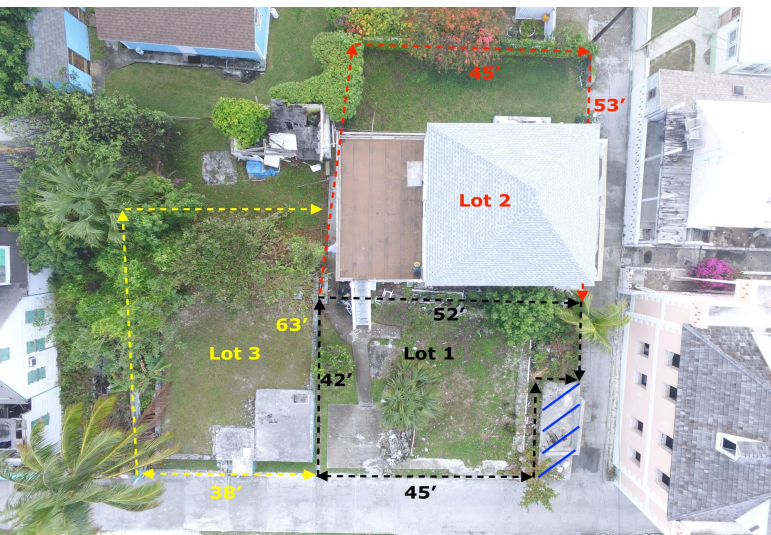

# SETTLEMENT HOUSE &#038; LOTS, Green Turtle Cay, Abaco

## The Settlement House known as "Bougainvillea," accompanied by individual lot numbers 1...

The Settlement House known as "Bougainvillea," accompanied by individual lot numbers 1 and 3, is located in the "Heart" of Downtown New Plymouth, a historical settlement on Green Turtle Cay, Abaco, Bahamas. Comprising approximately 7,400 square feet in total, the 1,752 square foot structure features a concrete ground floor and wood framed second floor. The downstairs layout offers a combined living and dining room at the front, one bedroom to the right, a central bathroom, and a kitchen and second bedroom at the rear. The upstairs level provides two bedrooms, a bathroom, and an open kitchen, living, and dining room. Steps from the Ferry Dock and next to the world-famous Albert Lowe Museum, this property offers an iconic restoration ability to revitalize the site into a quaint bed and break...read more on our website.

- Bedrooms: 2
- Bathrooms: 2
- Lot Size: 7400
- Subdivision: Green Turtle Cay
- Features: Adult Oriented, Can Be Rented, Easy Access, Family Oriented, Level Lot, Low Maint Yard, Main Level Entry, Marina Nearby, Pets Allowed, Quiet Area, Recreation Nearby, Road - Gravel, Road - Paved, Seniors Oriented, Shopping Nearby, View - Ocean