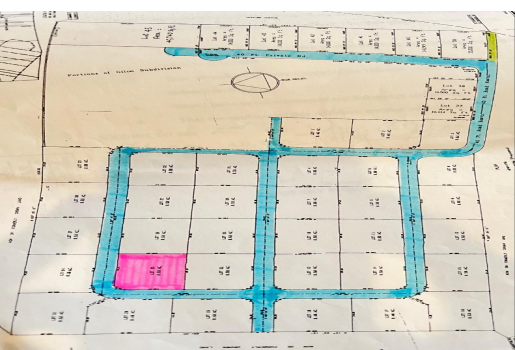

Sandy Feet SANDY FEET, Other Abaco, Abaco

Gilpin Point is a day dreamers paradise. Located just 30 miles south of the hustle and bustle of...

Gilpin Point is a day dreamers paradise. Located just 30 miles south of the hustle and bustle of Marsh Harbor, you can be just out of reach yet close enough to get anything you could need daily! If privacy is what you're looking for then you have found it! Resorts and clubs such as the Delphi Club, Schooner Bay, Winding Bay and the small towns of Little Harbour and Cherokee are close enough that you can enjoy still take advantage of their amenities then head home to your island retreat!...read more on our website.

Bedrooms: 0
Bathrooms: 0
Lot Size: 23087
Subdivision: Other Abaco
Features: None

Sandy Feet SANDY FEET, Other
Abaco, Abaco
Phone:

\$24,900 ID# M48147 [View Online](#)
www.sarlesrealty.com