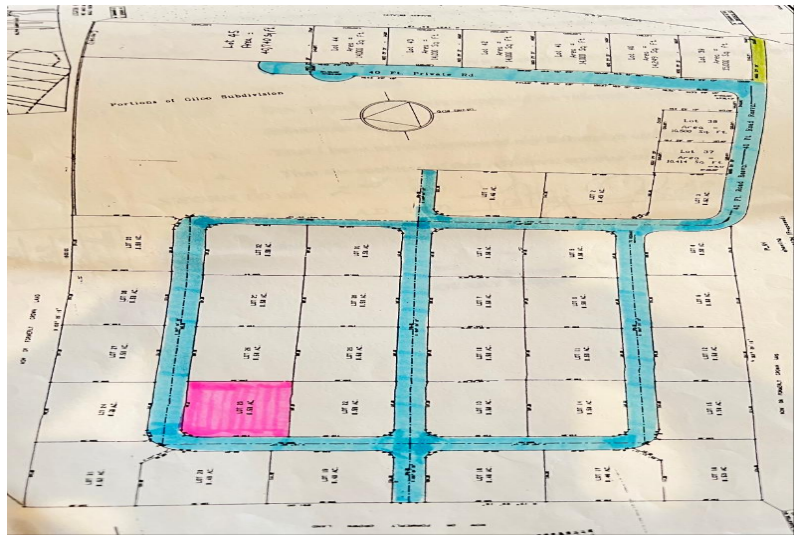

COOL BREEZES, Other Abaco, Abaco

Gilpin Point is a day dreamers paradise. Located just 30 miles south of the hustle and bustle of...

Gilpin Point is a day dreamers paradise. Located just 30 miles south of the hustle and bustle of Marsh Harbor, you can be just out of reach yet close enough to get anything you could need daily! If privacy is what you're looking for then you have found it! Resorts and clubs such as the Delphi Club, Schooner Bay, Winding Bay and the small towns of Little Harbour and Cherokee are close enough that you can enjoy still take advantage of their amenities then head home to your island retreat!...read more on our website.

Bedrooms: 0
Bathrooms: 0
Lot Size: 21344
Subdivision: Other Abaco
Features: None

COOL BREEZES, Other Abaco,
Abaco
Phone:

\$24,900 ID# M48148 [View Online](#)
www.sarlesrealty.com