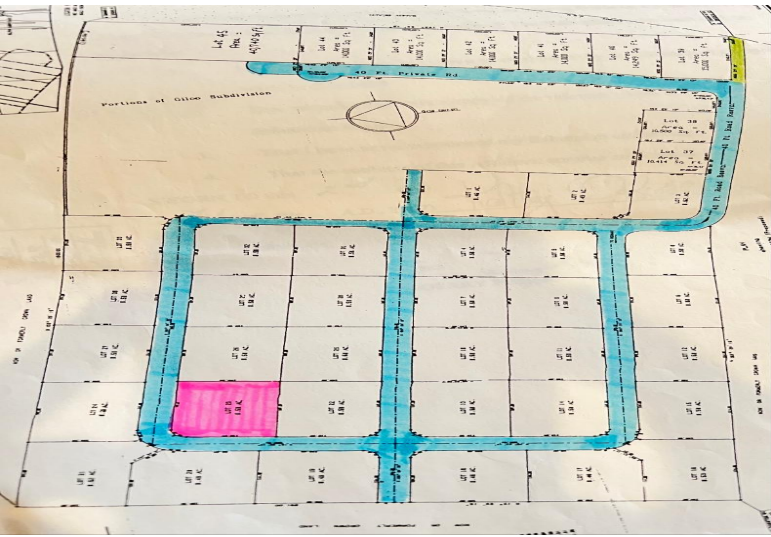

COOL BREEZES, Other Abaco, Abaco

Gilpin Point is a day dreamers paradise. Located just 30 miles south of the hustle and bustle of...

Gilpin Point is a day dreamers paradise. Located just 30 miles south of the hustle and bustle of Marsh Harbor, you can be just out of reach yet close enough to get anything you could need daily! If privacy is what you're looking for then you have found it! Resorts and clubs such as the Delphi Club, Schooner Bay, Winding Bay and the small towns of Little Harbour and Cherokee are close enough that you can enjoy still take advantage of their amenities then head home to your island retreat!...read more on our website.

Bedrooms: 0
Bathrooms: 0
Lot Size: 21344
Subdivision: Other Abaco
Features: None

COOL BREEZES, Other Abaco,
Abaco
Phone:

\$24,900 ID# M48148 [View Online](#)
www.sarlesrealty.com