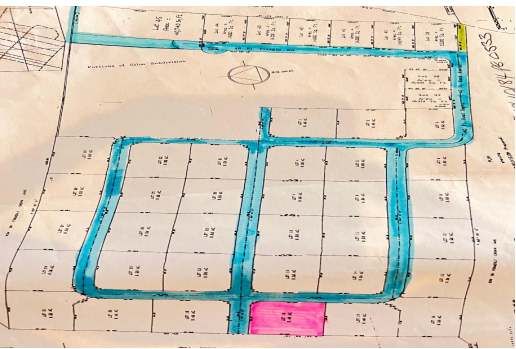

COOL BREEZES, Other Abaco, Abaco

Gilpin Point is a day dreamers paradise. Located just 30 miles south of the hustle and bustle of...

Gilpin Point is a day dreamers paradise. Located just 30 miles south of the hustle and bustle of Marsh Harbor, you can be just out of reach yet close enough to get anything you could need daily! If privacy is what you're looking for then you have found it! Resorts and clubs such as the Delphi Club, Schooner Bay, Winding Bay and the small towns of Little Harbour and Cherokee are close enough that you can enjoy still take advantage of their amenities then head home to your island retreat!...read more on our website.

Bedrooms: 0
Bathrooms: 0
Lot Size: 21344
Subdivision: Other Abaco
Features: None

COOL BREEZES, Other Abaco,
Abaco
Phone:

\$24,900 ID# M48148 [View Online](#)
www.sarlesrealty.com