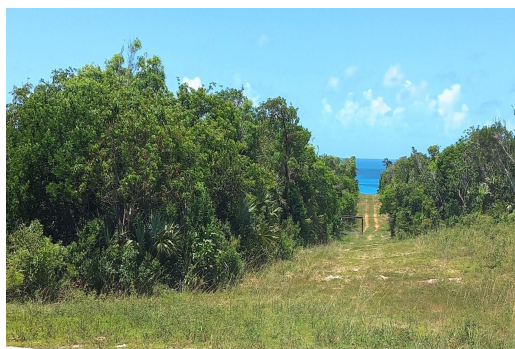

## **This prime 1.722-acre lot in Governor&#8217;s Harbour offers 100+ feet of shoreline on the leeward...**

This prime 1.722-acre lot in Governor&#8217;s Harbour offers 100+ feet of shoreline on the leeward side, providing calm waters, great boat draft, and natural bay protection. Ideally located near downtown Governor&#8217;s, it&#8217;s just minutes from restaurants, food stores, and the new marina under development. Perfect for a private estate, boutique resort, or vacation villas, this large property is a rare opportunity in one of Eleuthera&#8217;s most sought-after locations. Don&#8217;t miss out&#8217;contact us today!...read more on our website.

Bedrooms: 0  
Bathrooms: 0  
Lot Size: 74923  
Subdivision: Governor's Harbour  
Features: Bay, Central location, Easy Access, Highway Access, Level Lot, None, Quiet Area, Rocky Shore, Sound, Southern Exp, Treed Lot, View - Ocean, Waterfront - Ocean, Wooded Area