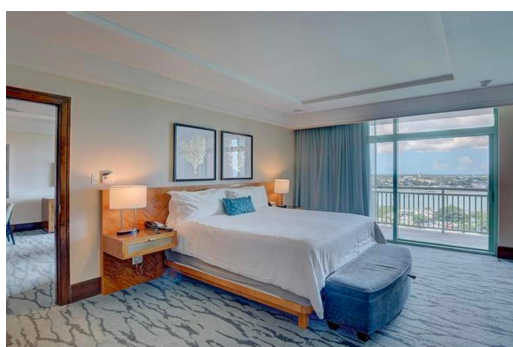

THE REEF, Paradise Island, New Providence/Paradise Island

If youâ€™ve been searching for your private retreatâ€”secluded yet surrounded by world-class...

If youâ€™ve been searching for your private retreatâ€”secluded yet surrounded by world-class amenitiesâ€”The Reef 15-919 is the perfect opportunity. This luxury high-rise condominium/hotel is set on the pristine shores of Paradise Beach, offering the true essence of beachfront living. Relax on your balcony as you take in breathtaking sunsets or admire the sparkling city lights of Nassau. The Reef Residences seamlessly blend contemporary design with island-inspired accents, creating an atmosphere of sophistication and comfort. As the only building on the beach at Atlantis that offers full kitchens, The Reef provides an unparalleled level of convenience and luxury. Recently remodeled, The Reefâ€™s elegant suites come fully furnishedâ€”from linens to tablewareâ€”and feature a host of high-end...read more on our website.

Bedrooms: 1
Bathrooms: 2
Lot Size: 0
Subdivision: Paradise Island
Features: 24 Hour Security, Beach Front, Family Oriented, Furnished, Hurricane Windows, Marina Nearby, Recreational, Shopping Nearby, Swimming Pool, View - Ocean, Waterfront - Ocean