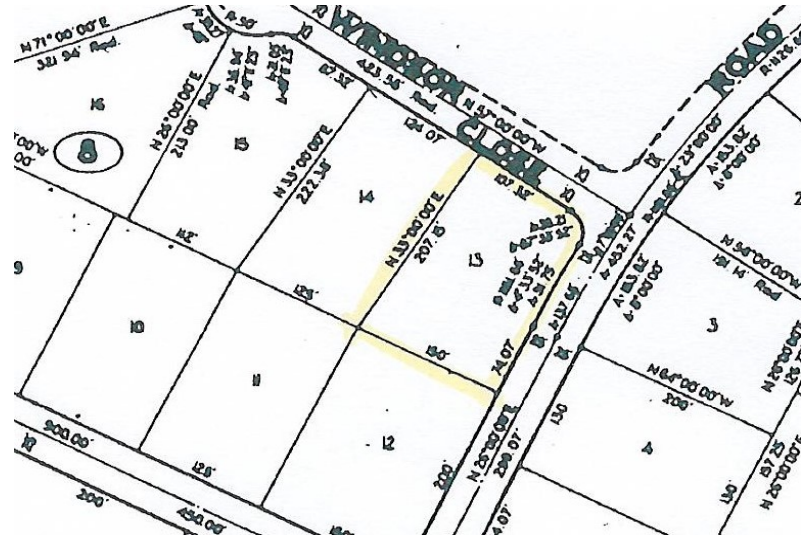

MOTIVATED SELLER Multi-family Lot Barbary Beach

Great BUY! Barbary Beach Lot

Excellent investment opportunity locate in the beautiful Barbary Beach area. Minutes away from the beach, this lot is zoned Multifamily and would be great for an apartment complex, condominium or even cottages. Lot 12 is also available, see listing #26571!!...read more on our website.

Lot Size: 31,072.50 sq ft
Maint. Fees: \$268.50
Subdivision: Barbary Beach
Features: Beach access

Tiffany Smith

Phone: (242) 351-9081

kekris4@gmail.com

COLDWELL BANKER
JAMES SARLES
REALTY

\$60,000 ID# 26572 [View Online](#)
www.sarlesrealty.com