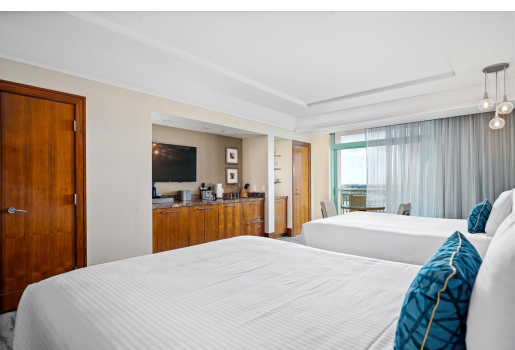

## The Reef Atlantis, Paradise Island, Unit 7-911 is a highly sought-after studio with two queen...

The Reef Atlantis, Paradise Island, Unit 7-911 is a highly sought-after studio with two queen beds—one of only 42 like it in the entire Reef. These units are in such high demand that they aren't even advertised on the Atlantis website. The Reef Residences at Atlantis is the only building on the beach at Atlantis that offers full kitchens. The Reef boasts newly remodeled, elegantly furnished suites—complete with everything from linens to tableware—and features a wide range of upscale interior finishes, including crown molding, granite countertops, and fine European kitchen cabinetry. Owners at The Residences at Atlantis (The Reef) enjoy exclusive access to a private gym, a Starbucks Café in the lobby, and a dedicated owner's concierge team that can assist with everything from din...read more on our website.

Bedrooms: 1  
Bathrooms: 1  
Lot Size: 0  
Subdivision: Paradise Island  
Features: 24 Hour Security, Beach Front, Easy Access, Family Oriented, Furnished, Impact Windows, Recreational, Shopping Nearby, Swimming Pool, View - Ocean, Waterfront - Ocean