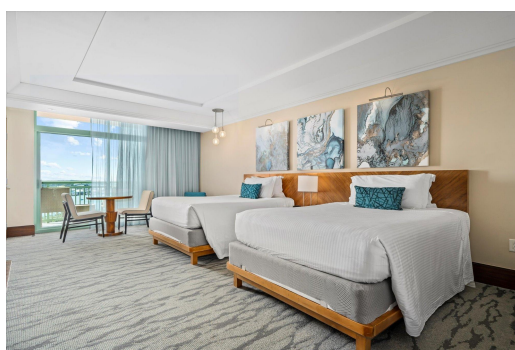

## The Reef Atlantis, Paradise Island, Unit 7-911 is a highly sought-after studio with two queen...

The Reef Atlantis, Paradise Island, Unit 7-911 is a highly sought-after studio with two queen beds—one of only 42 like it in the entire Reef. These units are in such high demand that they aren't even advertised on the Atlantis website. The Reef Residences at Atlantis is the only building on the beach at Atlantis that offers full kitchens. The Reef boasts newly remodeled, elegantly furnished suites—complete with everything from linens to tableware—and features a wide range of upscale interior finishes, including crown molding, granite countertops, and fine European kitchen cabinetry. Owners at The Residences at Atlantis (The Reef) enjoy exclusive access to a private gym, a Starbucks Café in the lobby, and a dedicated owner's concierge team that can assist with everything from din...read more on our website.

Bedrooms: 1  
Bathrooms: 1  
Lot Size: 0  
Subdivision: Paradise Island  
Features: 24 Hour Security, Beach Front, Easy Access, Family Oriented, Furnished, Impact Windows, Recreational, Shopping Nearby, Swimming Pool, View - Ocean, Waterfront - Ocean