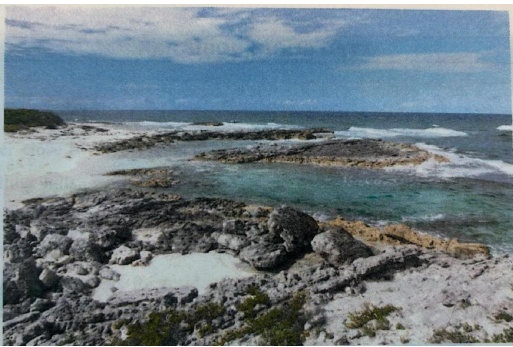

## Beautiful 102.8 Acres of investment property located in the vicinity of O'Neil's Road...

Beautiful 102.8 Acres of investment property located in the vicinity of O'Neil's Road and settlement of Bunches, Long Island. Excellent view accentuate this lovely white sandy beaches located just across from the property. Infrastructure is in place throughout the area from the main road. Ideal for residential or commercial development. The island is suited for various types of business, resorts, marinas and aviation, so let make this property your dream investment....read more on our website.