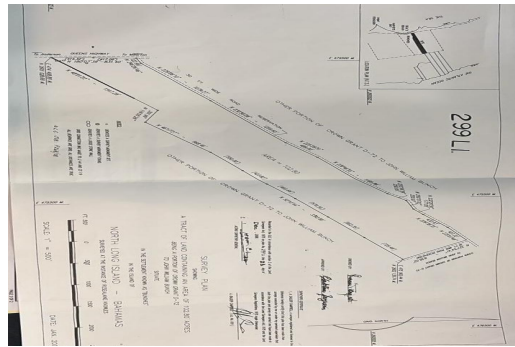

## Beautiful 102.8 Acres of investment property located in the vicinity of O'Neil's Road...

Beautiful 102.8 Acres of investment property located in the vicinity of O'Neil's Road and settlement of Bunches, Long Island. Excellent view accentuate this lovely white sandy beaches located just across from the property. Infrastructure is in place throughout the area from the main road. Ideal for residential or commercial development. The island is suited for various types of business, resorts, marinas and aviation, so let make this property your dream investment....read more on our website.

Bedrooms: 0  
Bathrooms: 0  
Lot Size: 4477968  
Subdivision: Bunches  
Features: None

BUNCHES, LONG ISLAND,  
Bunches, Long Island  
Phone:

**\$6,000,000 ID# M61660** [View Online](#)  
[www.sarlesrealty.com](http://www.sarlesrealty.com)