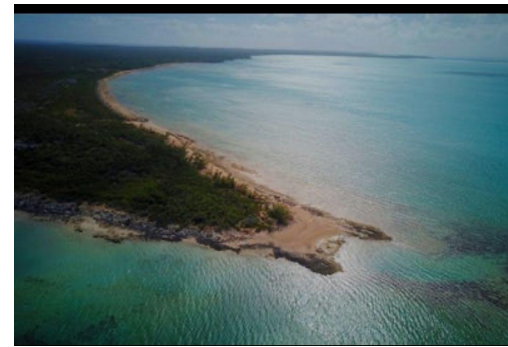

## Beautiful 102.8 Acres of investment property located in the vicinity of O'Neil's Road...

Beautiful 102.8 Acres of investment property located in the vicinity of O'Neil's Road and settlement of Bunches, Long Island. Excellent view accentuate this lovely white sandy beaches located just across from the property. Infrastructure is in place throughout the area from the main road. Ideal for residential or commercial development. The island is suited for various types of business, resorts, marinas and aviation, so let make this property your dream investment....read more on our website.