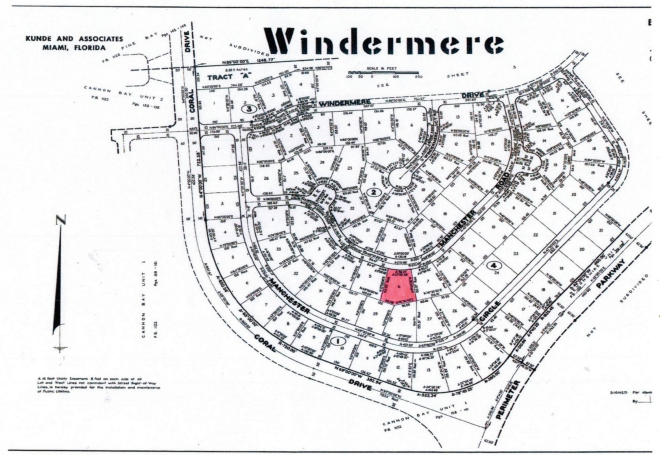

MANCHESTER ROAD, Windermere, Grand Bahama/Freepo

Located in the quiet Windemere Subdivision, this multi-family lot is perfect for someone looking to...

Located in the quiet Windemere Subdivision, this multi-family lot is perfect for someone looking to build an investment property....read more on our website.

Bedrooms: 0
Bathrooms: 0
Lot Size: 21000
Subdivision: Windemere
Features: None

6 MANCHESTER ROAD,
Windemere, Grand
Bahama/Freeport
Phone:

\$25,000 ID# M61669 [View Online](#)
www.sarlesrealty.com