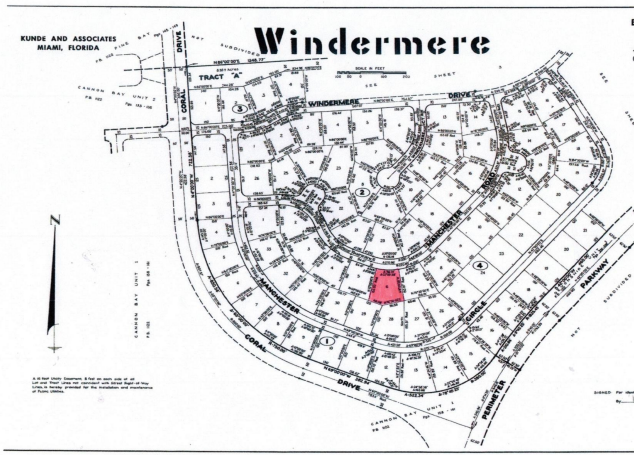

MANCHESTER ROAD, Windermere, Grand Bahama/Freepo

Located in the quiet Windemere Subdivision, this multi-family lot is perfect for someone looking to...

Located in the quiet Windemere Subdivision, this multi-family lot is perfect for someone looking to build an investment property....read more on our website.

Bedrooms: 0
Bathrooms: 0
Lot Size: 21000
Subdivision: Windemere
Features: None

6 MANCHESTER ROAD,
Windemere, Grand
Bahama/Freeport
Phone:

\$25,000 ID# M61669 [View Online](#)
www.sarlesrealty.com