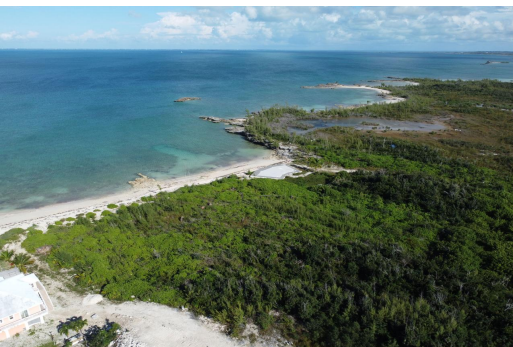

TURTLE ROCKS LOT G, Turtle Rocks, Abaco

This charming spot is just a few minutes drive from Treasure Cay and the view across the Sea of...

This charming spot is just a few minutes drive from Treasure Cay and the view across the Sea of Abaco looks across at Treasure Cay's Windward Beach and Great Guana Cay. It is a spectacular setting with beautiful sheltered beachfront. The property fronts onto the highway with electricity and telephone utilities available. The property boasts 2.415 acres, it measures roughly 101 feet on the sea and roughly 978 and 1015 feet down each side. The property has topography which lends itself well to a beachfront retreat, the waterside half is fairly level and then the road side half has a 30 foot tall ridge. This topography allows for a home or building at the beach level and then build another home on the top of the ridge for stunning views over the top. The area has been growing steadily over th...read more on our website.

Bedrooms: 0

Bathrooms: 0

Lot Size: 108247

Subdivision: Turtle Rocks

Features: Acreage, Beach

Front, Family Oriented,

None, Pets Allowed,

Phone to Lot, Quiet Area,

Recreation Nearby,

Shopping Nearby, Treed

Lot, View - Ocean

TURTLE ROCKS LOT G, Turtle

Rocks, Abaco

Phone:

\$175.000 ID# M61780 [View Online](#)
www.sarlesrealty.com