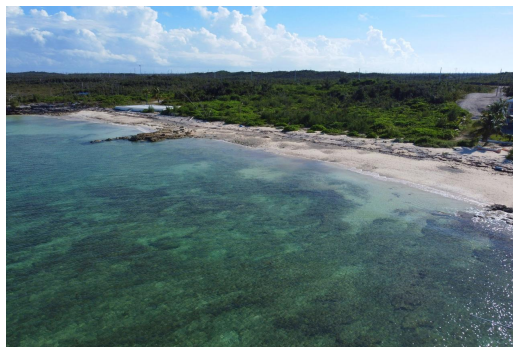

TURTLE ROCKS LOT G, Turtle Rocks, Abaco

This charming spot is just a few minutes drive from Treasure Cay and the view across the Sea of...

This charming spot is just a few minutes drive from Treasure Cay and the view across the Sea of Abaco looks across at Treasure Cay's Windward Beach and Great Guana Cay. It is a spectacular setting with beautiful sheltered beachfront. The property fronts onto the highway with electricity and telephone utilities available. The property boasts 2.415 acres, it measures roughly 101 feet on the sea and roughly 978 and 1015 feet down each side. The property has topography which lends itself well to a beachfront retreat, the waterside half is fairly level and then the road side half has a 30 foot tall ridge. This topography allows for a home or building at the beach level and then build another home on the top of the ridge for stunning views over the top. The area has been growing steadily over th...read more on our website.

Bedrooms: 0

Bathrooms: 0

Lot Size: 108247

Subdivision: Turtle Rocks

Features: Acreage, Beach

Front, Family Oriented,

None, Pets Allowed,

Phone to Lot, Quiet Area,