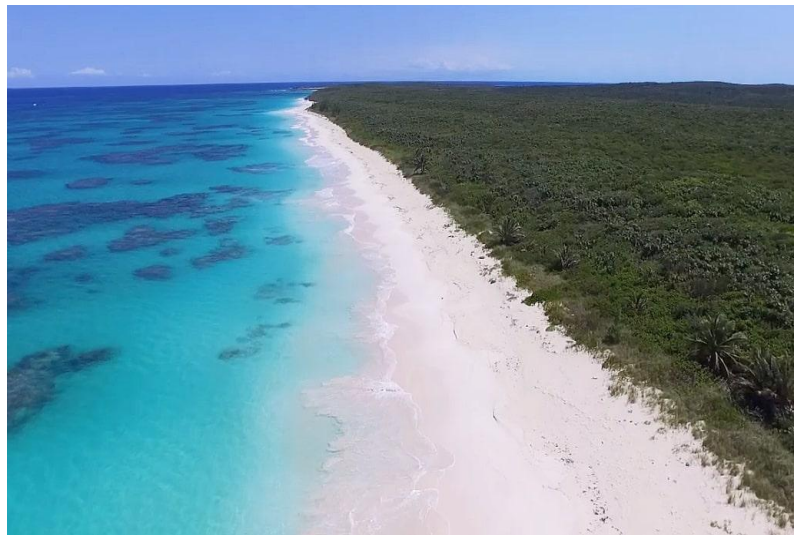

BUTLER TRACT, GREENWOOD, Port Howe, Cat Island

Spectacular first class beach stretching 1200 ft. on Fine Bay. Fine pink sand, turquoise water,...

Spectacular first class beach stretching 1200 ft. on Fine Bay. Fine pink sand, turquoise water, sunny skies and the breeze from the Gulf Stream blowing in your hair, a winning combination fit for a king. The Butler Tract is situated between a pond and the Atlantic. This 50.37 acre tract is perfect for a small hotel, a group of cottages and custom lots or maybe just develop it as your own private estate. Access through the Greenwood subdivision. Just 20 minutes to the airport at New Bight....read more on our website.

Bedrooms: 0

Bathrooms: 0

Lot Size: 2194117

Subdivision: Port Howe

Features: Acreage, Beach

Front, None, Quiet Area,

Treed Lot, View - Ocean

BUTLER TRACT,
GREENWOOD, Port Howe, Cat
Island