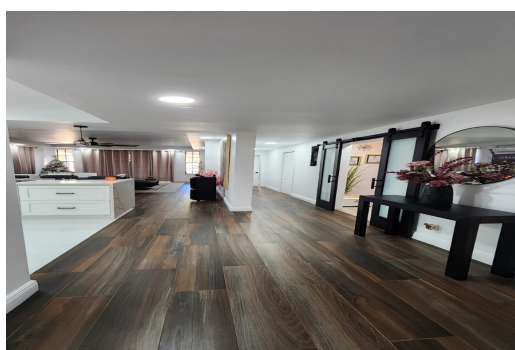

Newly Renovated exquisite CanalFront Condo

Experience luxury coastal living at WaterEdge – a gated, oceanfront community offering panoramic...

Experience luxury coastal living at WaterEdge – a gated, oceanfront community offering panoramic views and resort-style amenities. This spacious, open-concept condo features high ceilings, elegant tile flooring, and abundant natural light. The gourmet kitchen boasts stainless steel appliances, granite countertops, and custom cabinetry – perfect for entertaining or relaxing at home.

Enjoy three large bedrooms with generous closet space, beautifully designed bathrooms, and a refined office ideal for remote work. WaterEdge offers 24-hour security, private beach access, an infinity-edge pool, pristine landscaping, and marina facilities – with dockage Included.

Whether you’re ...read more on our website.

- Bedrooms: 3
- Bathrooms: 2
- Living Area: 1,200
- Features: 24 Hour Security, Beach access, Canal Front, Furnished, Gated Community, Marina, Pool

Shelly Gardiner