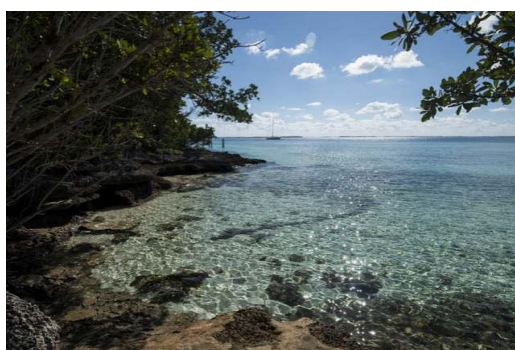

THE REACH, Man-O-War Cay, Abaco

Located at the exclusive northern end of Man-O-War Cay, The Reach is 5 acres of property that...

Located at the exclusive northern end of Man-O-War Cay, The Reach is 5 acres of property that overlooks the vibrant waters of the Sea of Abaco, and enjoys a view across the island to the deep blue Atlantic Ocean. Pathways lined with hand-cut native limestone meander through the property, leading to hidden vantage points and pristine snorkelling spots. Offering over 300 feet of water frontage on the Sea of Abaco, there is plenty of room to build a dock and an expansive building envelope for additional residences. The colonial settlement with shops, restaurants and services is just a 10 minute golf cart ride away. The quiet nature of Man-O-War Cay is a delightful reprieve from the bustle of some of the other islands of the Bahamas. The pastel colored homes and white picket fences make visito...read more on our website.

Bedrooms: 0

Bathrooms: 0

Lot Size: 217800

Subdivision: Man-O-War Cay

Features: Beach Front, Can Be Rented, Garden Area, Marina Nearby, No Thru Road, Pets Allowed, Quiet Area, Recreation Nearby, Shopping Nearby, View - Ocean, Waterfront - Ocean