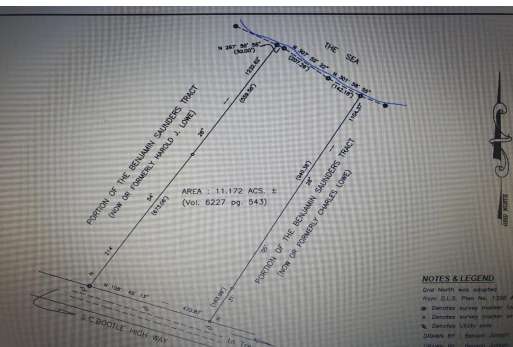

SC BOOTLE HIGHWAY, Treasure Cay, Abaco

This 11.172 acre parcel boasts 350 feet of waterfrontage facing Green Turtle Cay only 4 miles North...

This 11.172 acre parcel boasts 350 feet of waterfrontage facing Green Turtle Cay only 4 miles North of Treasure Cay. It is located 250 yards north of the road leading into the Green Turtle Cay Ferry Terminal. This 486,652 sq. ft. property measures 470.82' on the SC Bootle Highway 1,232.62' deep on the NW boundary 349.44' on the Sea of Abaco and 1,104.37' on the SE boundary. Zoned both Commercial or Residential. Call for more details. OFFERED BELOW APPRAISED VALUE....read more on our website.

Bedrooms: 0
 Bathrooms: 0
 Lot Size: 486652
 Subdivision: Treasure Cay
 Features: None

SC BOOTLE HIGHWAY,
 Treasure Cay, Abaco
 Phone:

\$310,250 ID# M56022 [View Online](#)
www.sarlesrealty.com