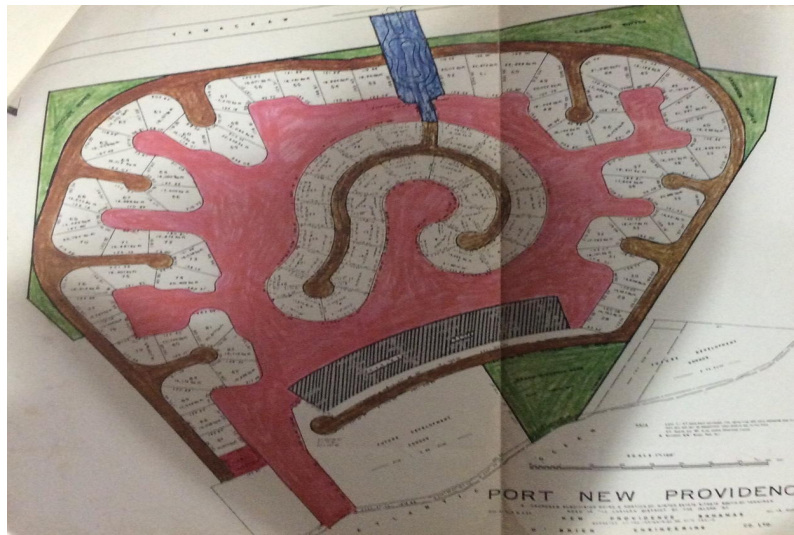

PORT NEW PROVIDENCE, Yamacraw, New Providence/Paradise Island

A single-family home in the premier gated community of Port New Providence in the Eastern District....

A single-family home in the premier gated community of Port New Providence in the Eastern District. Seller is very motivated!! Some TLC required. This gem of a property will not last long!...read more on our website.

- Bedrooms: 5
 - Bathrooms: 5
 - Lot Size: 15423
 - Subdivision: Yamacraw
 - Features: Dock, Fully Walled, Impact Windows
- #88 PORT NEW PROVIDENCE,
Yamacraw, New Providence/Paradise Island
Phone:

\$2.099,000 ID# M58968 [View Online](#)
www.sarlesrealty.com