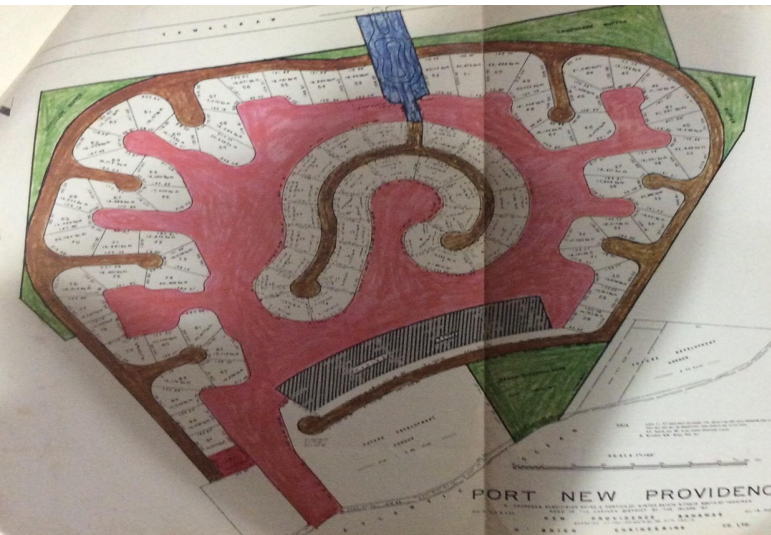

PORT NEW PROVIDENCE, Yamacraw, New Providence/Paradise Island

A single-family home in the premier gated community of Port New Providence in the Eastern District....

A single-family home in the premier gated community of Port New Providence in the Eastern District. Seller is very motivated!! Some TLC required. This gem of a property will not last long!...read more on our website.

- Bedrooms: 5
 - Bathrooms: 5
 - Lot Size: 15423
 - Subdivision: Yamacraw
 - Features: Dock, Fully Walled, Impact Windows
- #88 PORT NEW PROVIDENCE,
Yamacraw, New Providence/Paradise Island
Phone:

\$2.099,000 ID# M58968 [View Online](#)
www.sarlesrealty.com