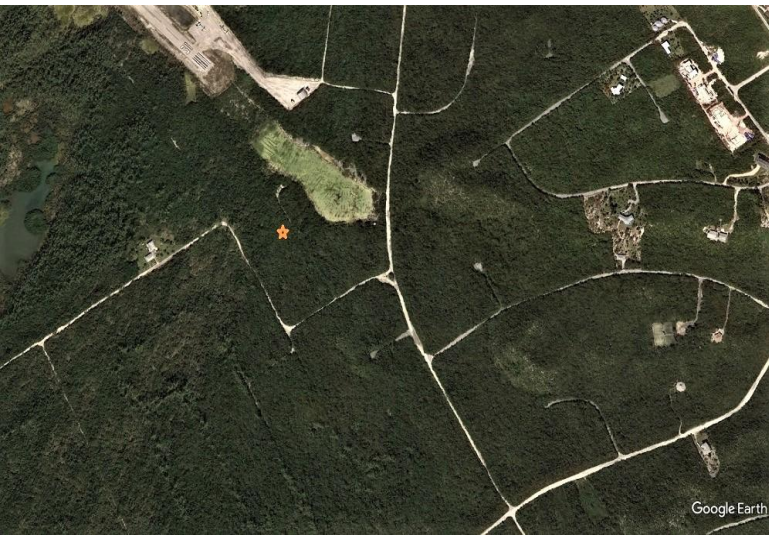

LOT# 20 STELLA MARIS, Stella Maris, Long Island

This property is located in Stella Maris and is close by Stella Maris Airport, Resort and Marina....

This property is located in Stella Maris and is close by Stella Maris Airport, Resort and Marina. One can build a vacation cottage or a house and enjoy the beautiful beaches, diving and fishing not far from the property....read more on our website.

Bedrooms: 0
Bathrooms: 0
Lot Size: 11700
Subdivision: Stella Maris
Features: None

LOT# 20 STELLA MARIS, Stella
Maris, Long Island
Phone:

\$14.500 ID# M51495 [View Online](#)
www.sarlesrealty.com