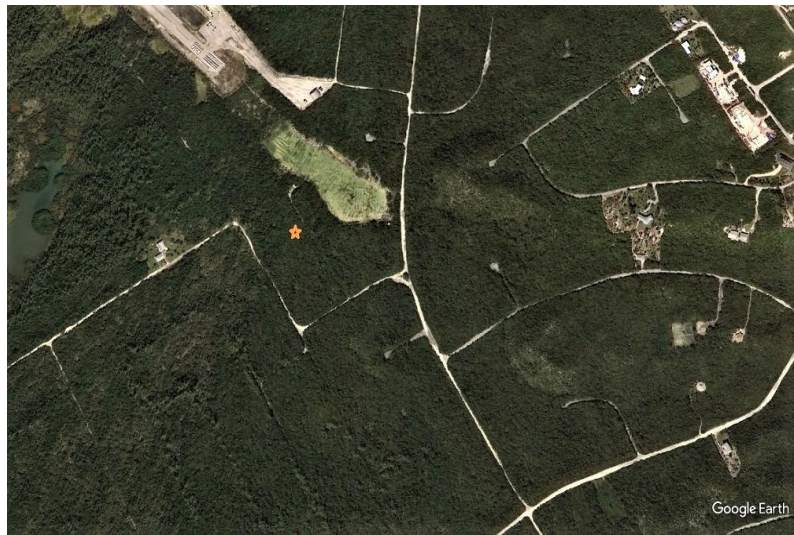

LOT# 20 STELLA MARIS, Stella Maris, Long Island

This property is located in Stella Maris and is close by Stella Maris Airport, Resort and Marina....

This property is located in Stella Maris and is close by Stella Maris Airport, Resort and Marina. One can build a vacation cottage or a house and enjoy the beautiful beaches, diving and fishing not far from the property....read more on our website.

Bedrooms: 0
Bathrooms: 0
Lot Size: 11700
Subdivision: Stella Maris
Features: None

LOT# 20 STELLA MARIS, Stella
Maris, Long Island
Phone:

\$14.500 ID# M51495 [View Online](#)
www.sarlesrealty.com