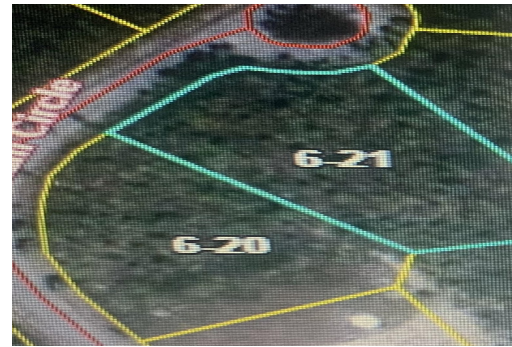

Great Single Family Lot

Single Family Lot Durham Circle Windemere Subdivision

Great investment potential This affordable single family lot is located over the bridge in Windemere Subdivision just before Barbary Beach This property is great to have for a future investment for your home ...read more on our website.

Maint. Fees: 16500
Subdivision: Windemere

Denise Smith

Phone:

denisevsmith08@gmail.com

\$34,000 ID# 54380 View Online
www.sarlesrealty.com