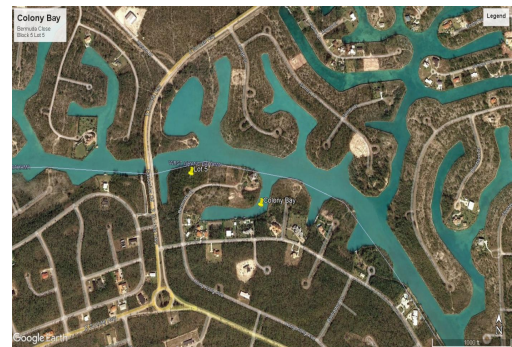

Colony Bay Waterfront Land

Great lot located in Colony Bay Subdivision on Bermuda Close This lot is measured at 48240 square...

Great lot located in Colony Bay Subdivision on Bermuda Close This lot is measured at 48240 square feet with over 200 feet on the water Only 10 minute drive from downtown Freeport ...read more on our website.

Maint. Fees: -
Subdivision: Colony Bay
Features: Canal Front

Nikolai Sarles

Phone: (242)727-8887
nikolaisarles@gmail.com

\$119,000 ID# 48098 View Online
www.sarlesrealty.com