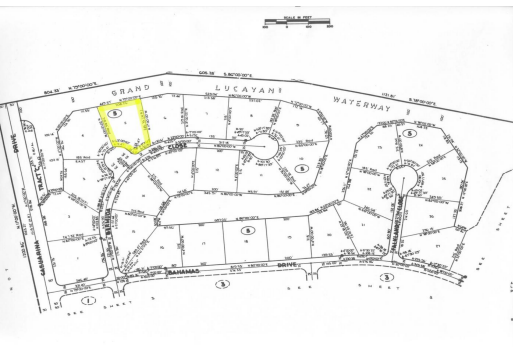

Colony Bay Waterfront Land

Great lot located in Colony Bay Subdivision on Bermuda Close This lot is measured at 48240 square...

Great lot located in Colony Bay Subdivision on Bermuda Close This lot is measured at 48240 square feet with over 200 feet on the water Only 10 minute drive from downtown Freeport ...read more on our website.

Maint. Fees: -
 Subdivision: Colony Bay
 Features: Canal Front

Nikolai Sarles

Phone: (242)727-8887
 nikolaisarles@gmail.com

\$119,000 ID# 48098 View Online
www.sarlesrealty.com