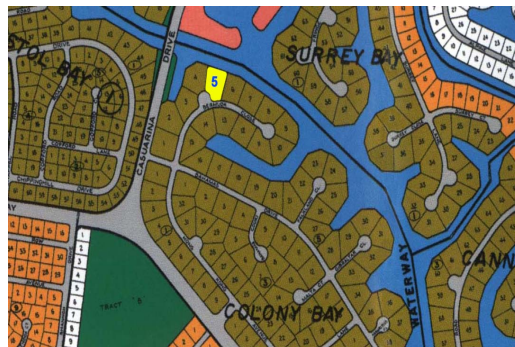

Colony Bay Waterfront Land

Great lot located in Colony Bay Subdivision on Bermuda Close This lot is measured at 48240 square...

Great lot located in Colony Bay Subdivision on Bermuda Close This lot is measured at 48240 square feet with over 200 feet on the water Only 10 minute drive from downtown Freeport ...read more on our website.

Maint. Fees: -
Subdivision: Colony Bay
Features: Canal Front

Nikolai Sarles

Phone: (242)727-8887
nikolaisarles@gmail.com

\$119,000 ID# 48098 View Online
www.sarlesrealty.com