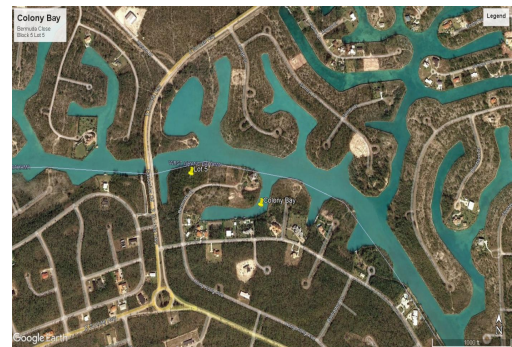

Colony Bay Waterfront Land

Great lot located in Colony Bay Subdivision on Bermuda Close This lot is measured at 48240 square...

Great lot located in Colony Bay Subdivision on Bermuda Close This lot is measured at 48240 square feet with over 200 feet on the water Only 10 minute drive from downtown Freeport ...read more on our website.

Maint. Fees: -
 Subdivision: Colony Bay
 Features: Canal Front

Nikolai Sarles

Phone: (242)727-8887
 nikolaisarles@gmail.com

\$119,000 ID# 48098 View Online
www.sarlesrealty.com