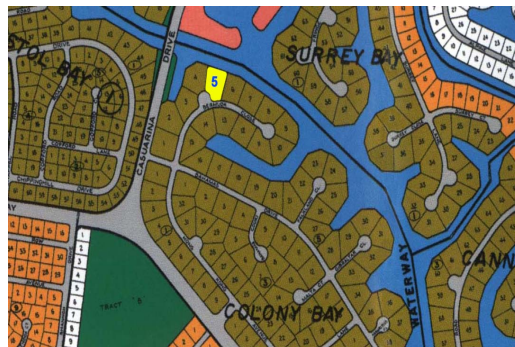

Colony Bay Waterfront Land

Great lot located in Colony Bay Subdivision on Bermuda Close This lot is measured at 48240 square...

Great lot located in Colony Bay Subdivision on Bermuda Close This lot is measured at 48240 square feet with over 200 feet on the water Only 10 minute drive from downtown Freeport ...read more on our website.

Maint. Fees: -
 Subdivision: Colony Bay
 Features: Canal Front

Nikolai Sarles

Phone: (242)727-8887
 nikolaisarles@gmail.com

\$119,000 ID# 48098 View Online
www.sarlesrealty.com