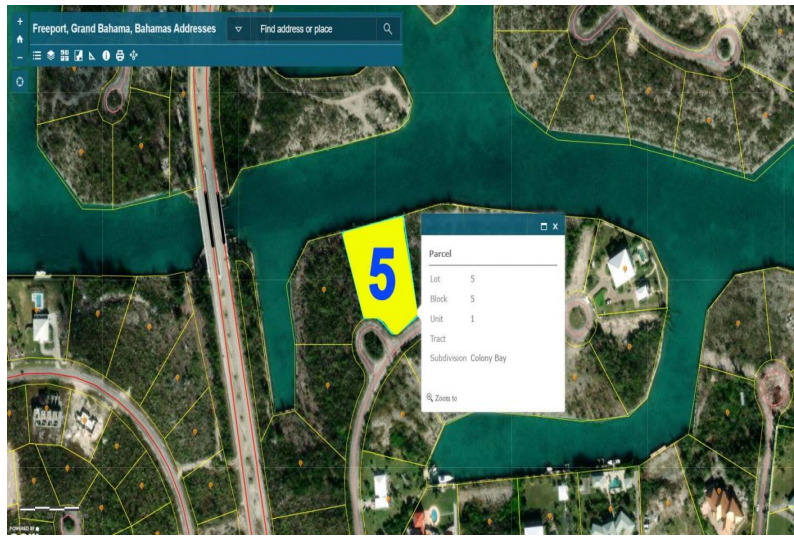

Colony Bay Waterfront Land

Great lot located in Colony Bay Subdivision on Bermuda Close This lot is measured at 48240 square...

Great lot located in Colony Bay Subdivision on Bermuda Close This lot is measured at 48240 square feet with over 200 feet on the water Only 10 minute drive from downtown Freeport ...read more on our website.

Maint. Fees: -
Subdivision: Colony Bay
Features: Canal Front

Nikolai Sarles

Phone: (242)727-8887
nikolaisarles@gmail.com

\$119,000 ID# 48098 View Online
www.sarlesrealty.com