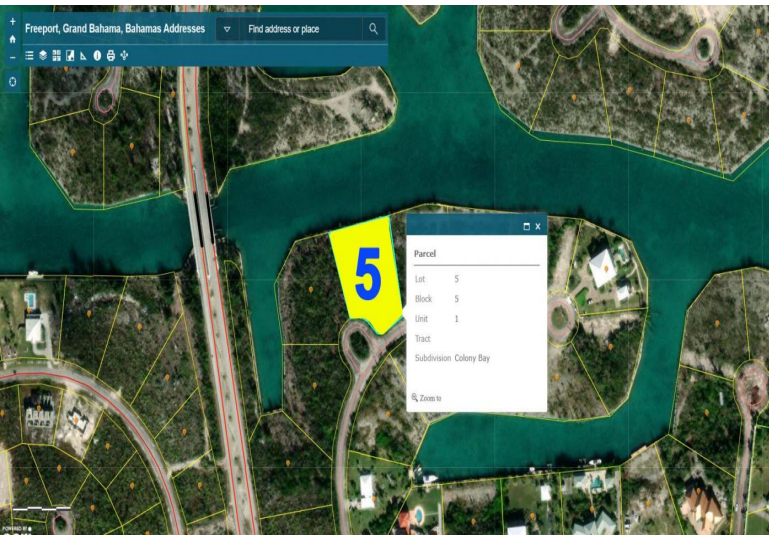

Colony Bay Waterfront Land

Great lot located in Colony Bay Subdivision on Bermuda Close This lot is measured at 48240 square...

Great lot located in Colony Bay Subdivision on Bermuda Close This lot is measured at 48240 square feet with over 200 feet on the water Only 10 minute drive from downtown Freeport ...read more on our website.

Maint. Fees: -
Subdivision: Colony Bay
Features: Canal Front

Nikolai Sarles

Phone: (242)727-8887
nikolaisarles@gmail.com

\$119,000 ID# 48098 View Online
www.sarlesrealty.com