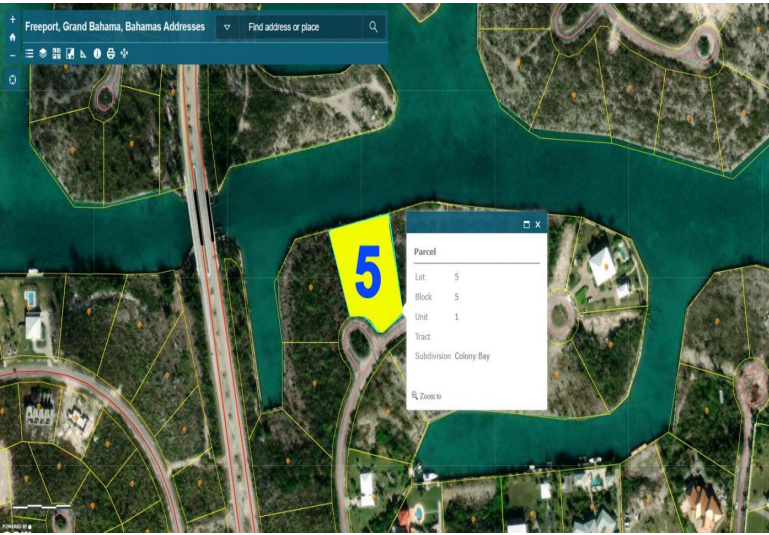

Colony Bay Waterfront Land

Great lot located in Colony Bay Subdivision on Bermuda Close This lot is measured at 48240 square...

Great lot located in Colony Bay Subdivision on Bermuda Close This lot is measured at 48240 square feet with over 200 feet on the water Only 10 minute drive from downtown Freeport ...read more on our website.

Maint. Fees: -
 Subdivision: Colony Bay
 Features: Canal Front

Nikolai Sarles

Phone: (242)727-8887
 nikolaisarles@gmail.com

\$119,000 ID# 48098 View Online
www.sarlesrealty.com