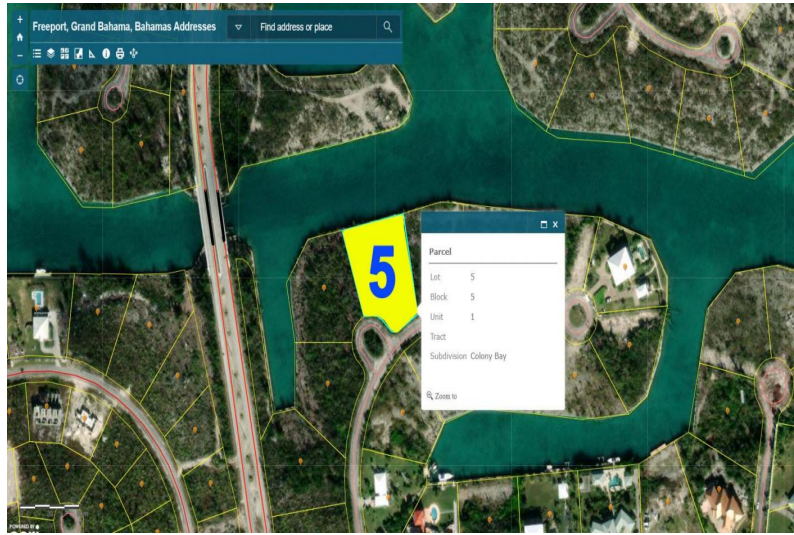

Colony Bay Waterfront Land

Great lot located in Colony Bay Subdivision on Bermuda Close This lot is measured at 48240 square...

Great lot located in Colony Bay Subdivision on Bermuda Close This lot is measured at 48240 square feet with over 200 feet on the water Only 10 minute drive from downtown Freeport ...read more on our website.

Maint. Fees: -
 Subdivision: Colony Bay
 Features: Canal Front

Nikolai Sarles

Phone: (242)727-8887
 nikolaisarles@gmail.com

\$119,000 ID# 48098 View Online
www.sarlesrealty.com